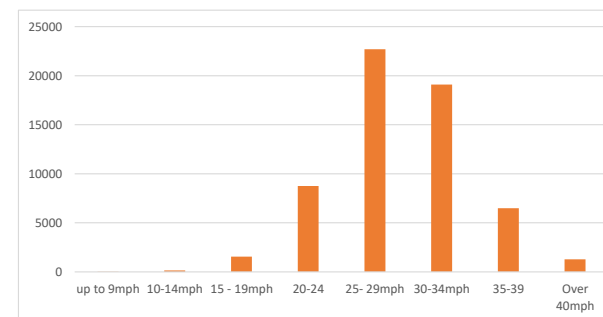

Recorded Speeds from Drift VAS (1st February 2024- 29th February 2024)

VAS108

| Recorded Speed | No. of Counts | As % | |
|--------------------|---------------|---------------|--------------------|
| up to 9mph | 98 | 0.15 | |
| 10-14mph | 618 | 0.96 | |
| 15 - 19mph | 5350 | 8.32 | |
| 20-24 | 19768 | 30.76 | |
| 25- 29mph | 25973 | 40.41 | |
| 30-34mph | 10191 | 15.86 | Mean 27.63 |
| 35-39 | 2019 | 3.14 | 85th %ile 20-25mph |
| Over 40mph | 257 | 0.40 | 0.0016 |
| Grand Total | 64274 | 100.00 | |

VAS109

| Recorded Speed | No. of Counts | As % | |
|--------------------|---------------|---------------|--------------------|
| up to 9mph | 8 | 0.01 | |
| 10-14mph | 146 | 0.24 | |
| 15 - 19mph | 1556 | 2.59 | |
| 20-24 | 8752 | 14.59 | |
| 25- 29mph | 22693 | 37.82 | |
| 30-34mph | 19092 | 31.82 | Mean 30.98 |
| 35-39 | 6481 | 10.80 | 85th %ile 25-30mph |
| Over 40mph | 1276 | 2.13 | 0.0017 |
| Grand Total | 60004 | 100.00 | |