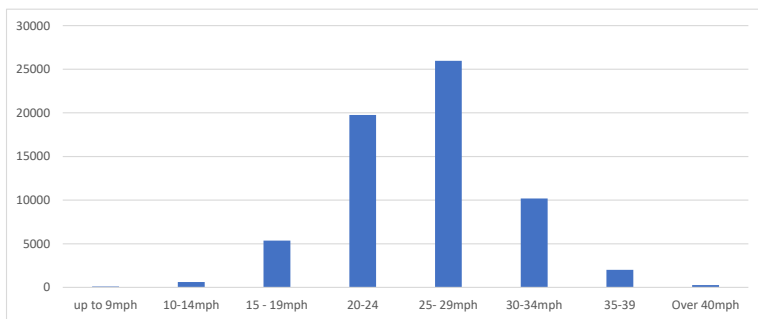

Recorded Speeds from Drift VAS (1st February 2024- 29th February 2024)

VAS108

| Recorded Speed | No. of Counts | As % | |
|--------------------|---------------|---------------|--------------------|
| up to 9mph | 98 | 0.15 | |
| 10-14mph | 618 | 0.96 | |
| 15 - 19mph | 5350 | 8.32 | |
| 20-24 | 19768 | 30.76 | |
| 25- 29mph | 25973 | 40.41 | |
| 30-34mph | 10191 | 15.86 | Mean 27.63 |
| 35-39 | 2019 | 3.14 | 85th %ile 20-25mph |
| Over 40mph | 257 | 0.40 | 0.0016 |
| Grand Total | 64274 | 100.00 | |

VAS109

| Recorded Speed | No. of Counts | As % | |
|--------------------|---------------|---------------|--------------------|
| up to 9mph | 8 | 0.01 | |
| 10-14mph | 146 | 0.24 | |
| 15 - 19mph | 1556 | 2.59 | |
| 20-24 | 8752 | 14.59 | |
| 25- 29mph | 22693 | 37.82 | |
| 30-34mph | 19092 | 31.82 | Mean 30.98 |
| 35-39 | 6481 | 10.80 | 85th %ile 25-30mph |
| Over 40mph | 1276 | 2.13 | 0.0017 |
| Grand Total | 60004 | 100.00 | |