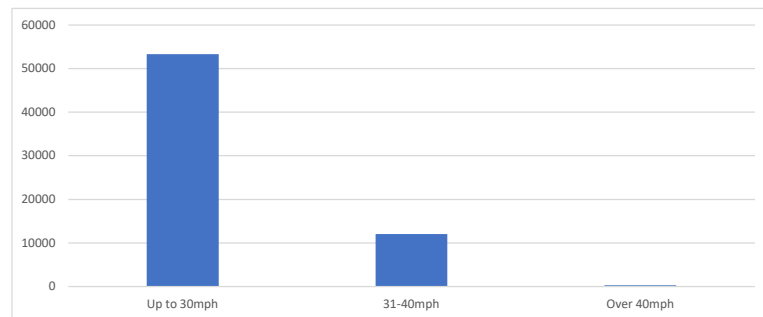

Recorded Speeds from Drift VAS (1st January 2024- 31st January 2024)

VAS108

Recorded Speed	No. of Counts	As %	
Up to 30mph	53322	81.18	Mean 28mph
31-40mph	12049	18.34	55833.95 85th%ile 20-25mph
Over 40mph	316	0.48	
Grand Total	65687	100.00	

VAS109

Recorded Speed	No. of Counts	As %	
Up to 30mph	29661	93.22	Mean 31mph
31-40mph	20639	6.68	43713.8 85th%ile 25-30mph
Over 40mph	1128	0.10	
Grand Total	51428	100	

=====
 =====
 =====