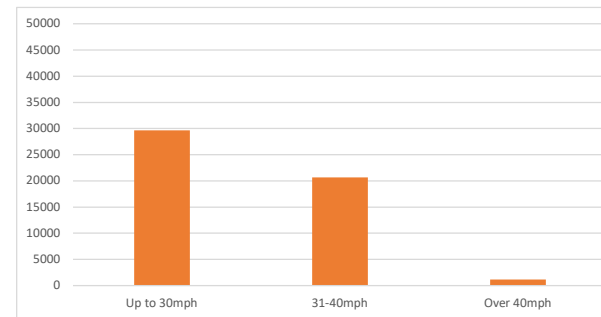

Recorded Speeds from Drift VAS (1st January 2024- 31st January 2024)

VAS108

Recorded Speed	No. of Counts	As %	
Up to 30mph	53322	81.18	Mean 28mph
31-40mph	12049	18.34	55833.95 85th%ile 20-25mph
Over 40mph	316	0.48	
Grand Total	65687	100.00	

VAS109

Recorded Speed	No. of Counts	As %	
Up to 30mph	29661	93.22	Mean 31mph
31-40mph	20639	6.68	43713.8 85th%ile 25-30mph
Over 40mph	1128	0.10	
Grand Total	51428	100	

=====
 =====
 =====