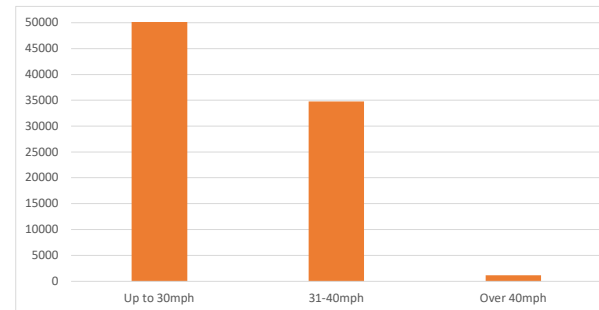

**Recorded Speeds from Drift VAS ( 1st September 2023- 31st September 2023)**

**VAS108**

Recorded Speed	No. of Counts	As %		
<b>Up to 30mph</b>	88337	69.72	Mean	29mph
<b>31-40mph</b>	9955	29.50	83708.85	85th%ile 25-30mph
<b>Over 40mph</b>	189	0.78		
<b>Grand Total</b>	98481	100.00		

**VAS109**

Recorded Speed	No. of Counts	As %		
<b>Up to 30mph</b>	67723	93.22	Mean	30mph
<b>31-40mph</b>	34774	6.68	88147.55	85th %ile 25-30mph
<b>Over 40mph</b>	1206	0.10		
<b>Grand Total</b>	103703	100		