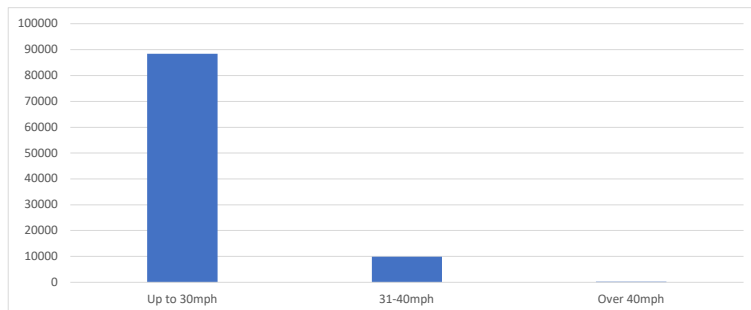

**Recorded Speeds from Drift VAS ( 1st September 2023- 31st September 2023)**

**VAS108**

Recorded Speed	No. of Counts	As %		
<b>Up to 30mph</b>	88337	69.72	Mean	29mph
<b>31-40mph</b>	9955	29.50	83708.85	85th%ile 25-30mph
<b>Over 40mph</b>	189	0.78		
<b>Grand Total</b>	98481	100.00		

**VAS109**

Recorded Speed	No. of Counts	As %		
<b>Up to 30mph</b>	67723	93.22	Mean	30mph
<b>31-40mph</b>	34774	6.68	88147.55	85th %ile 25-30mph
<b>Over 40mph</b>	1206	0.10		
<b>Grand Total</b>	103703	100		