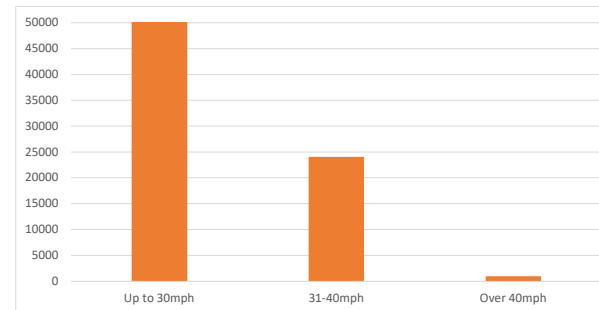

Recorded Speeds from Newbridge (1st August 2023- 31st August 2023)

VAS111

| Recorded Speed | No. of Counts | As % | | |
|--------------------|---------------|--------|----------|-------------------|
| Up to 30mph | 66925 | 68.24 | Mean | 29mph |
| 31-40mph | 29084 | 29.65 | 83365.45 | 85th%ile 25-30mph |
| Over 40mph | 2068 | 2.11 | | |
| Grand Total | 98077 | 100.00 | | |

VAS112

| Recorded Speed | No. of Counts | As % | | |
|--------------------|---------------|-------|---------|--------------------|
| Up to 30mph | 74453 | 63.91 | Mean | 28mph |
| 31-40mph | 24071 | 34.84 | 84564.8 | 85th %ile 25-30mph |
| Over 40mph | 964 | 1.25 | | |
| Grand Total | 99488 | 100 | | |