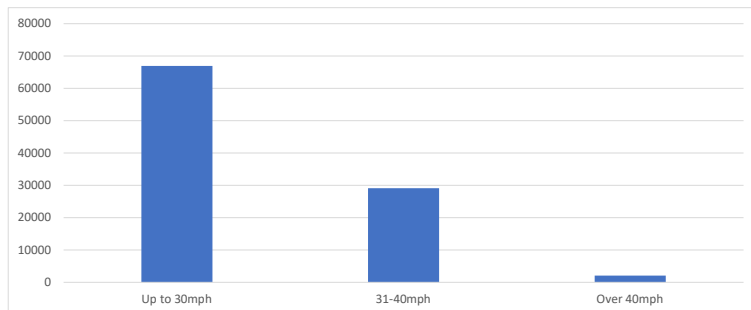

Recorded Speeds from Newbridge (1st August 2023- 31st August 2023)

VAS111

| Recorded Speed | No. of Counts | As % | | |
|--------------------|---------------|--------|----------|-------------------|
| Up to 30mph | 66925 | 68.24 | Mean | 29mph |
| 31-40mph | 29084 | 29.65 | 83365.45 | 85th%ile 25-30mph |
| Over 40mph | 2068 | 2.11 | | |
| Grand Total | 98077 | 100.00 | | |

VAS112

| Recorded Speed | No. of Counts | As % | | |
|--------------------|---------------|-------|---------|--------------------|
| Up to 30mph | 74453 | 63.91 | Mean | 28mph |
| 31-40mph | 24071 | 34.84 | 84564.8 | 85th %ile 25-30mph |
| Over 40mph | 964 | 1.25 | | |
| Grand Total | 99488 | 100 | | |