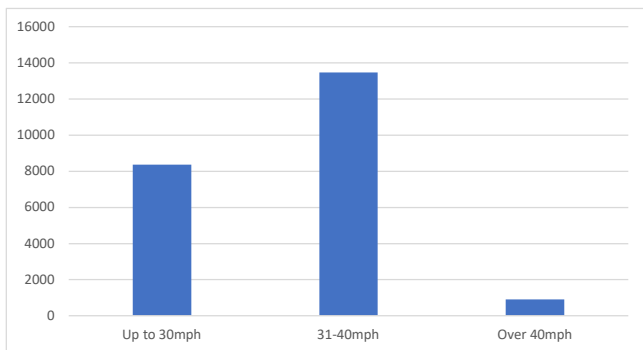

Recorded Speeds from Drift VAS (1st December - 31st December 2022)

VAS108

Recorded Speed	No. of Counts	As %		
Up to 30mph	8370	36.80	Mean	33.05
31-40mph	13473	59.24	0.0044	85th %ile 30-35mph
Over 40mph	900	3.96		
Grand Total	22743	100		

*Please note data for VAS108 13th December - 31st December only

VAS109

Recorded Speed	No. of Counts	As %		
Up to 30mph	1038	3.20	Mean	36mph
31-40mph	27181	83.78	0	85th %ile 30-35mph
Over 40mph	4223	13.02		
Grand Total	32442	100		