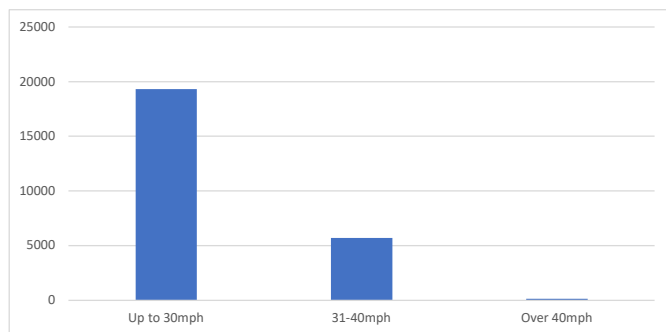

Recorded Speeds from Drift VAS (1st January- 23rd January 2022)

VAS108

Recorded Speed	No. of Counts	As %			
Up to 30mph	19330	76.84	Mean	0.00398	33mph
31-40mph	5714	22.71	85th%ile	21396.2	30-35mph
Over 40mph	128	0.51			
Grand Total	25172	100.06			

VAS109

Recorded Speed	No. of Counts	As %			
Up to 30mph	15874	53.46	0.003368	Mean	36mph
31-40mph	13065	44.00	25237.35	85th%ile	30-35mph
Over 40mph	752	2.53			
Grand Total	29691	100			