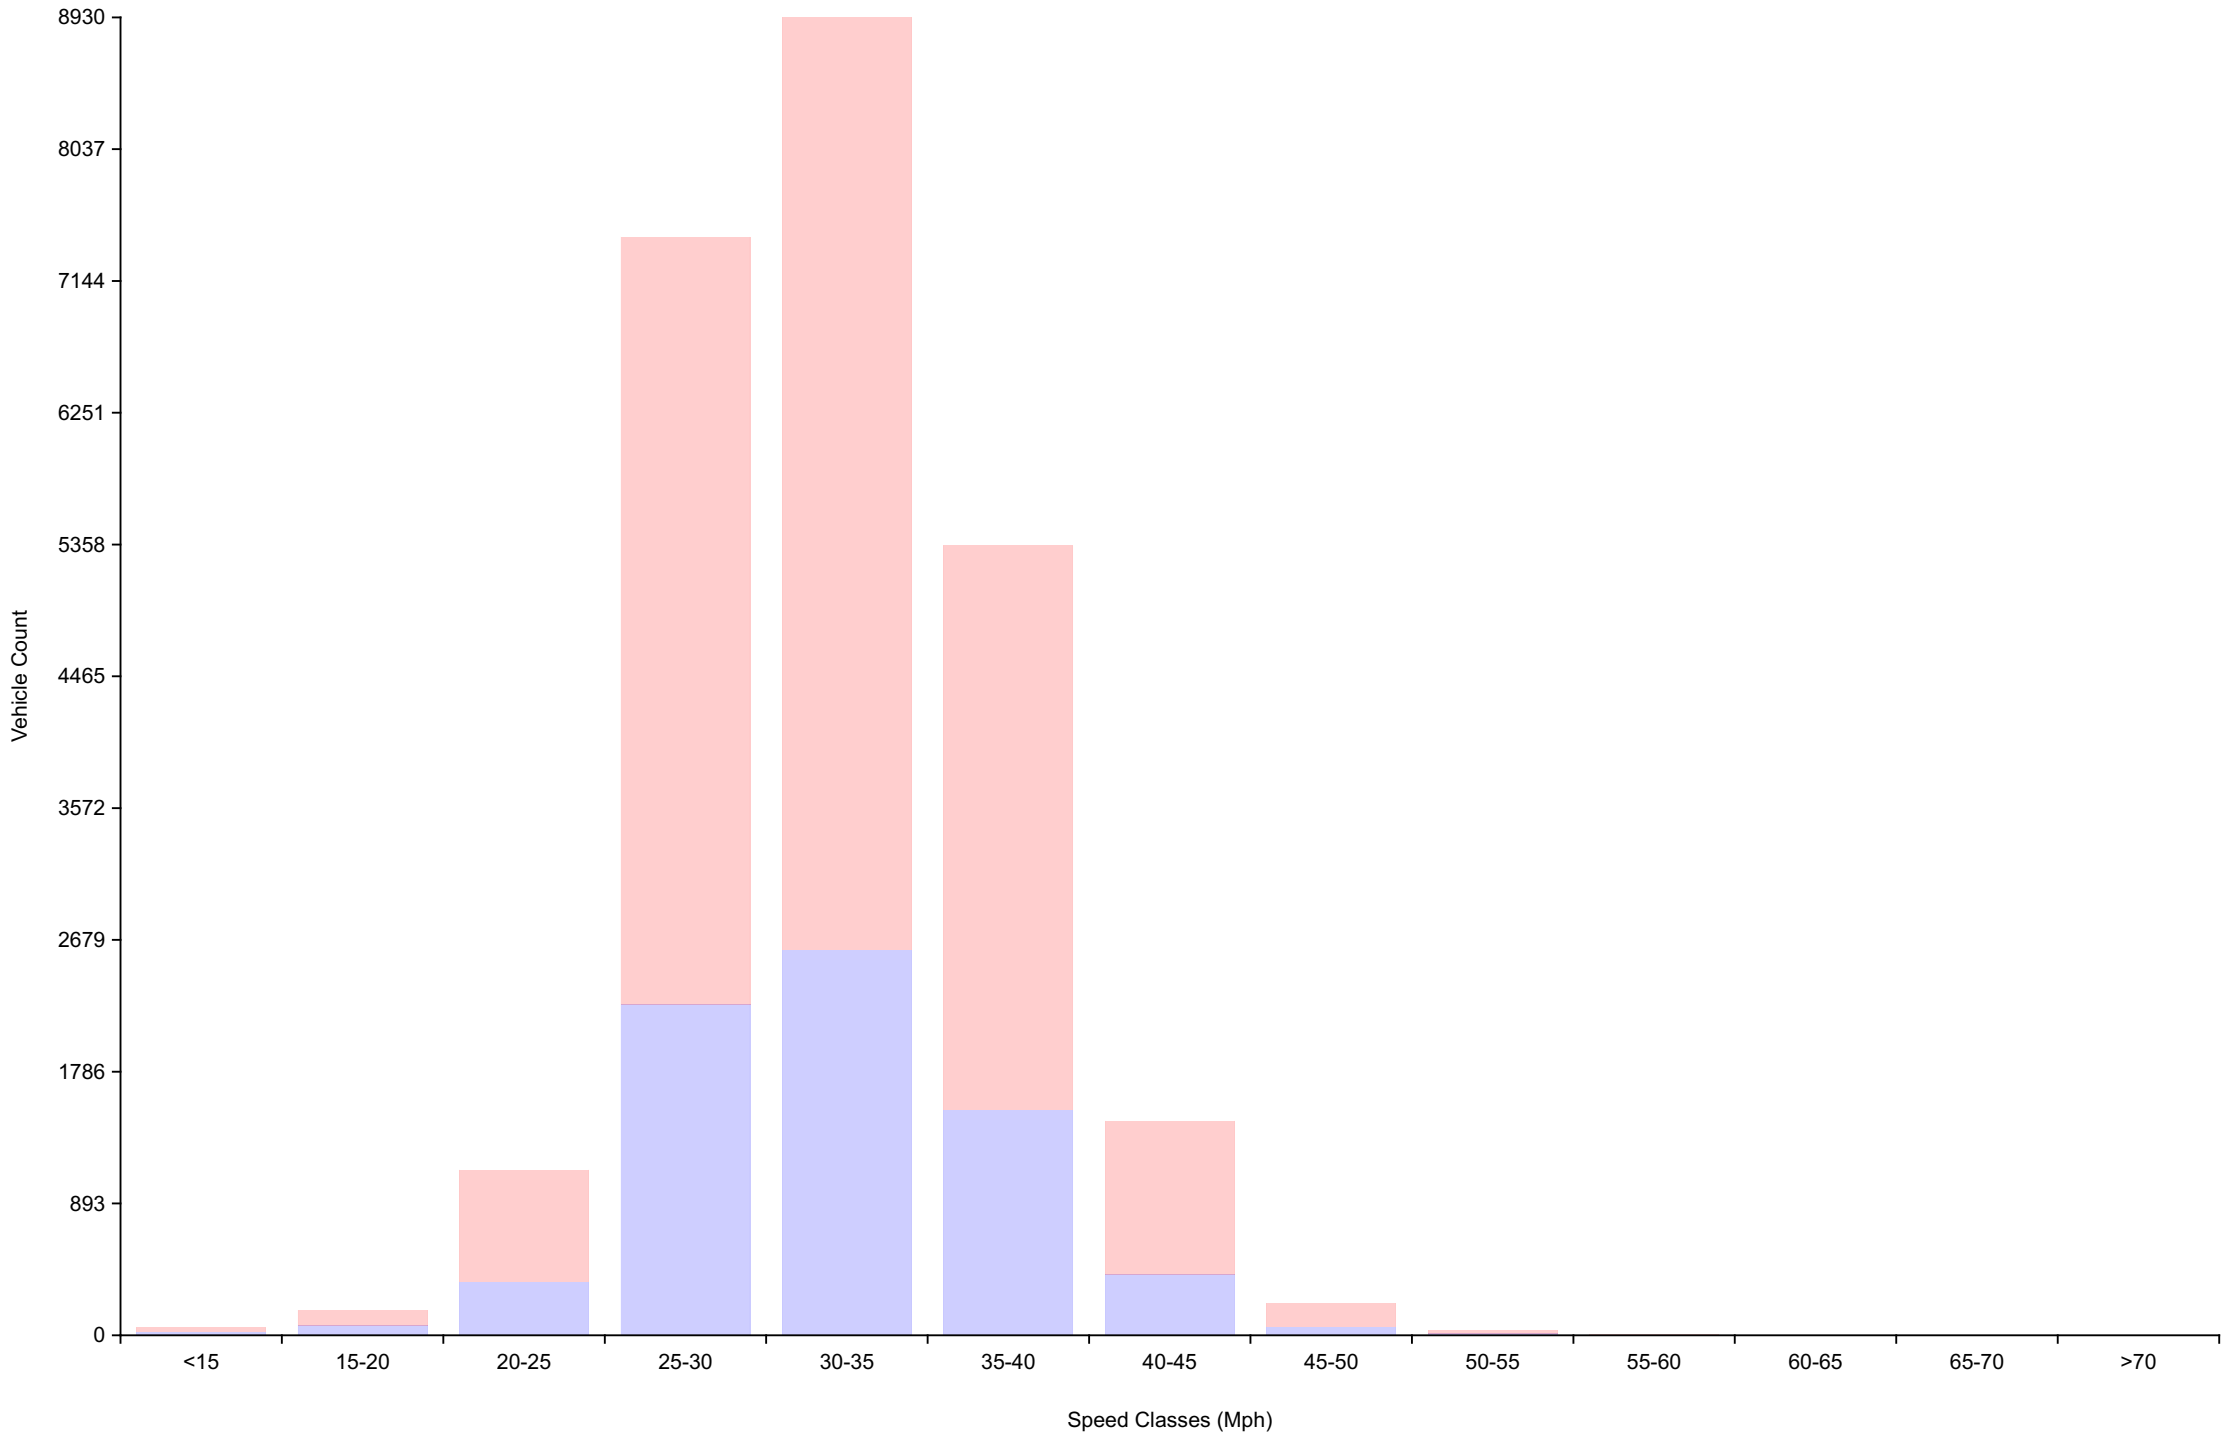

Vehicle Counts By Speed Class

Traffic Overview from Sun Apr 3 2022 to Thu Apr 14 2022