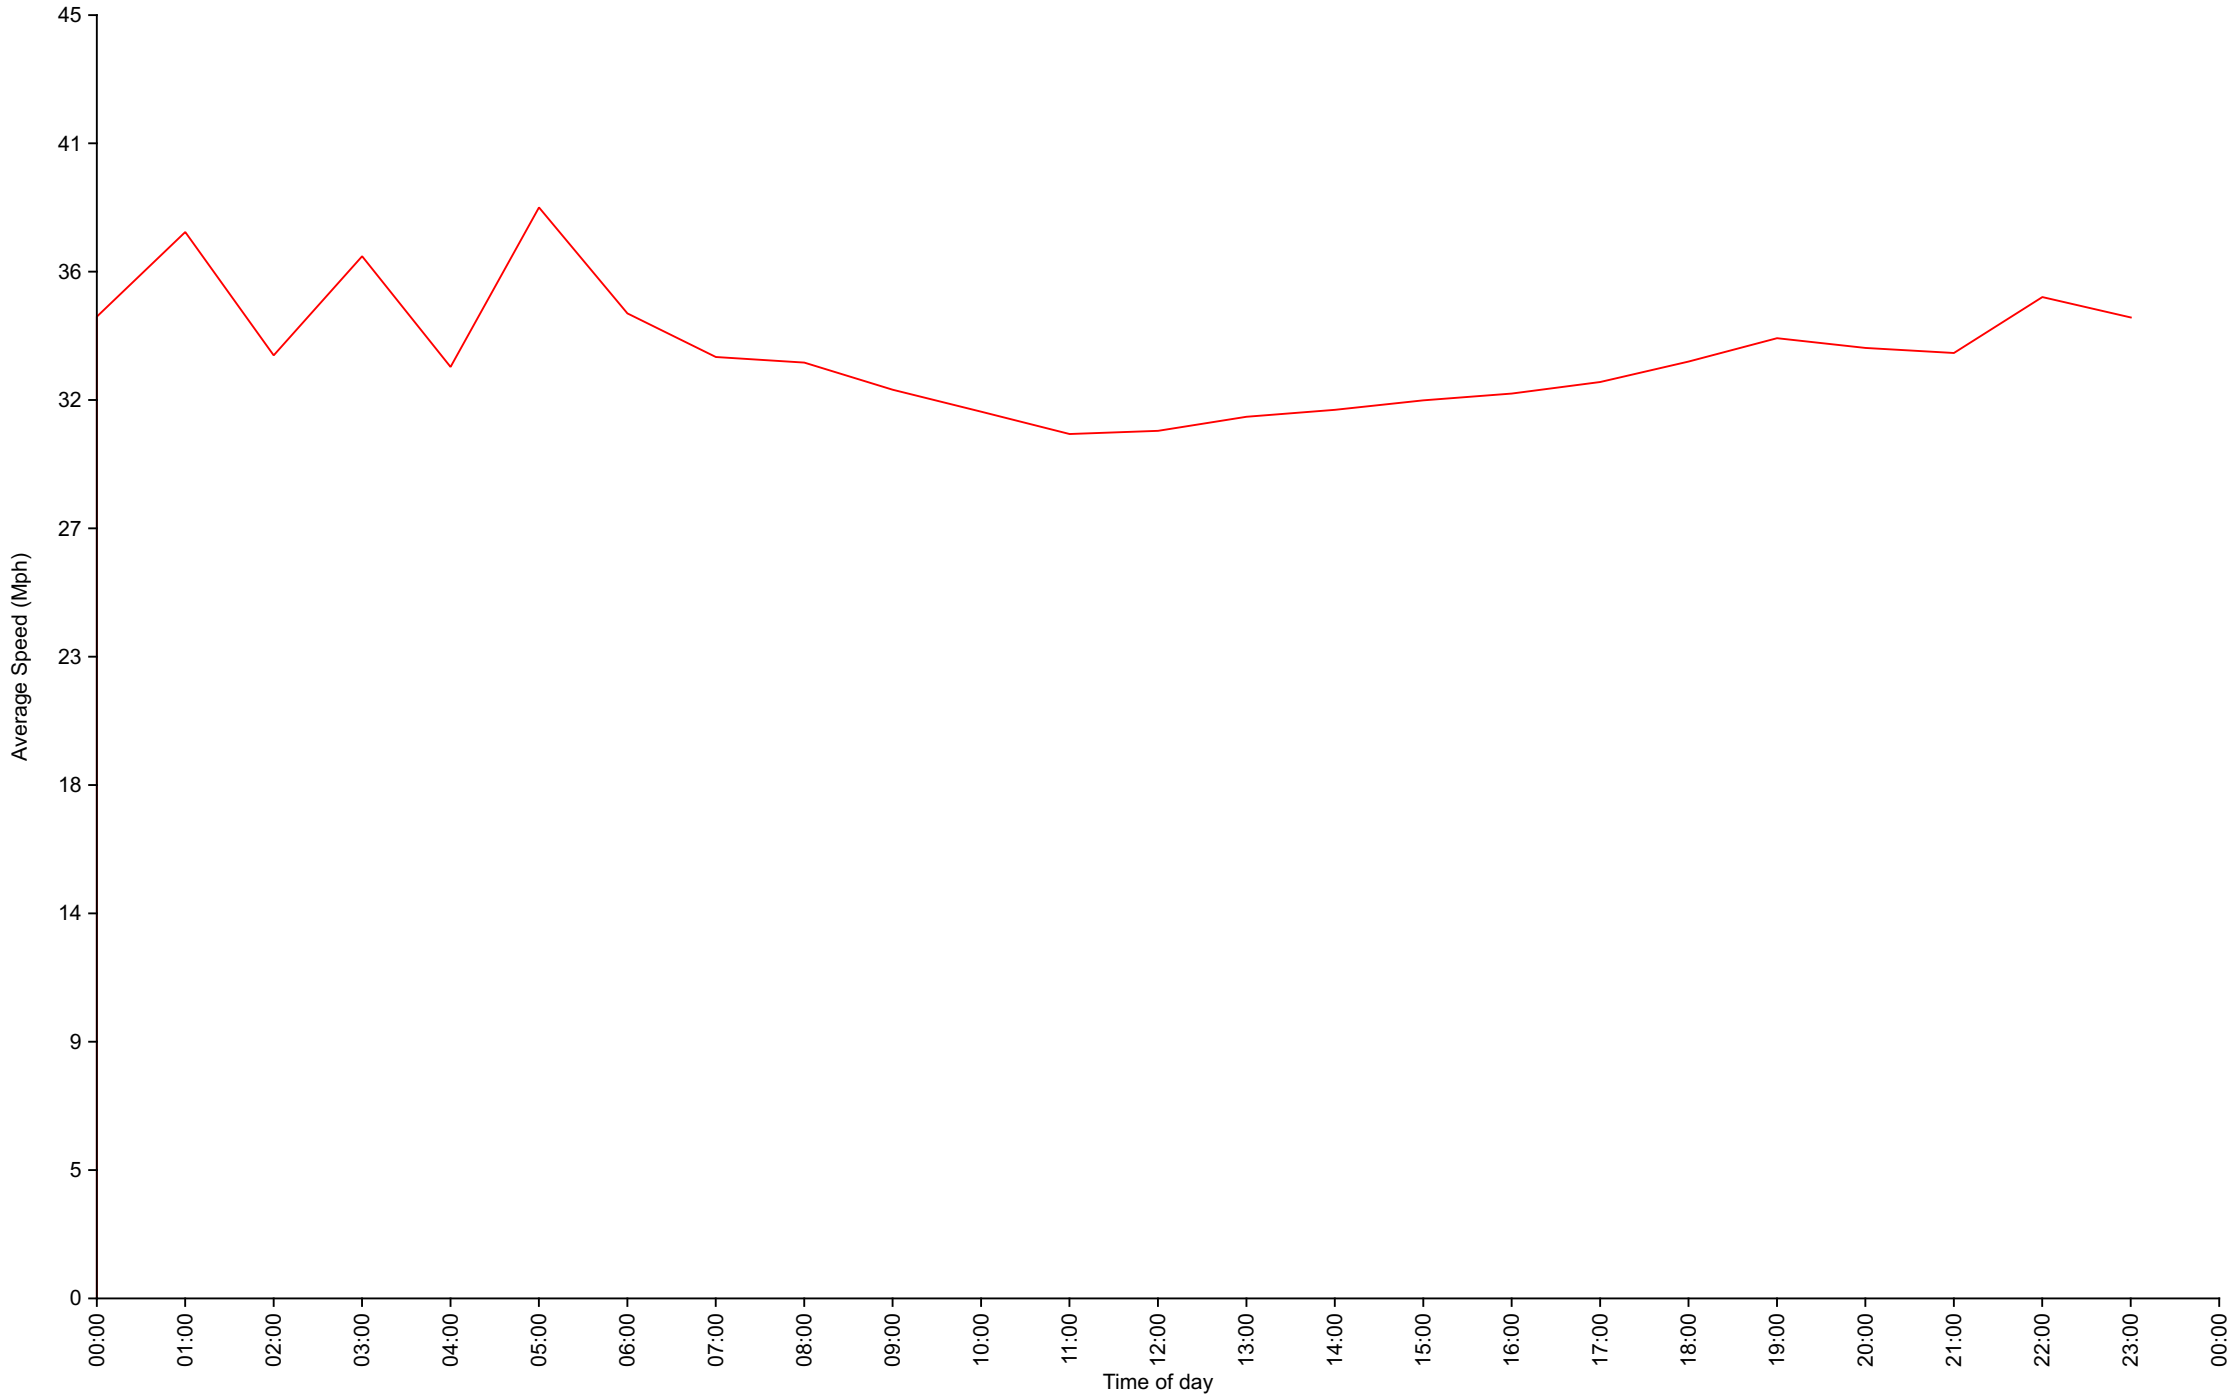

Traffic Report

Traffic Overview from Sun Apr 3 2022 to Thu Apr 14 2022

Vehicle Speed Classes (Mph)

	<15	15 20	20 25	25 30	30 35	35 40	40 45	45 50	50 55	55 60	60 65	65 70	>70	Total	85th Percentile
00:00	0	1	2	12	15	7	10	2	1	1	0	0	0	51	42.2
01:00	0	0	0	4	2	9	5	3	0	0	0	0	0	23	42.8
02:00	0	0	0	3	2	5	0	0	0	0	0	0	0	10	37.0
03:00	0	0	0	3	6	2	5	2	0	0	0	0	0	18	43.3
04:00	0	0	2	0	4	1	0	1	0	0	0	0	0	8	37.2
05:00	0	0	1	3	5	12	10	3	3	0	0	0	0	37	43.5
06:00	0	0	9	30	30	42	25	6	3	0	0	0	0	145	40.5
07:00	4	3	26	117	179	171	57	6	0	0	0	0	0	563	38.3
08:00	0	7	49	250	346	305	91	10	0	0	0	0	0	1058	37.7
09:00	2	15	72	403	520	345	86	11	1	1	0	0	0	1456	36.6
10:00	5	13	69	623	703	301	73	9	0	0	0	0	0	1796	35.2
11:00	10	26	132	794	798	327	51	4	2	0	0	0	0	2144	34.7
12:00	7	35	114	858	865	356	62	2	0	0	0	0	0	2299	34.7
13:00	3	12	120	731	786	375	81	8	0	0	0	0	0	2116	35.3
14:00	9	14	112	692	783	392	90	12	0	0	0	0	0	2104	35.6
15:00	1	11	112	669	803	462	95	6	1	0	1	0	0	2161	35.9
16:00	5	11	101	584	731	454	96	19	2	0	0	0	0	2003	36.4
17:00	4	11	80	548	721	492	120	16	1	0	0	0	0	1993	36.9
18:00	0	3	54	454	569	447	142	22	3	2	0	0	0	1696	37.8
19:00	0	3	25	240	396	350	133	23	1	1	0	0	0	1172	38.6
20:00	0	0	13	188	261	191	77	16	0	1	0	0	0	747	38.0
21:00	0	3	20	130	213	138	60	9	3	1	0	0	0	577	38.3
22:00	0	1	6	71	123	105	60	22	7	1	0	0	0	396	40.8
23:00	0	0	3	39	74	63	24	6	4	0	0	0	0	213	39.4
AM Total	21	65	362	2242	2610	1527	413	57	10	2	0	0	0		
PM Total	29	104	760	5204	6325	3825	1040	161	22	6	1	0	0		
Total	50	169	1122	7446	8935	5352	1453	218	32	8	1	0	0		
Percent	0.20%	0.68%	4.53%	30.04%	36.05%	21.59%	5.86%	0.88%	0.13%	0.03%	0.00%	0.00%	0.00%		

Traffic Overview from Sun Apr 3 2022 to Thu Apr 14 2022
(60 Minute Resolution)

Vehicle Counts By Speed Class

Traffic Overview from Sun Apr 3 2022 to Thu Apr 14 2022

Average Speed By Hour

Traffic Overview from Sun Apr 3 2022 to Thu Apr 14 2022
(60 Minute Resolution)