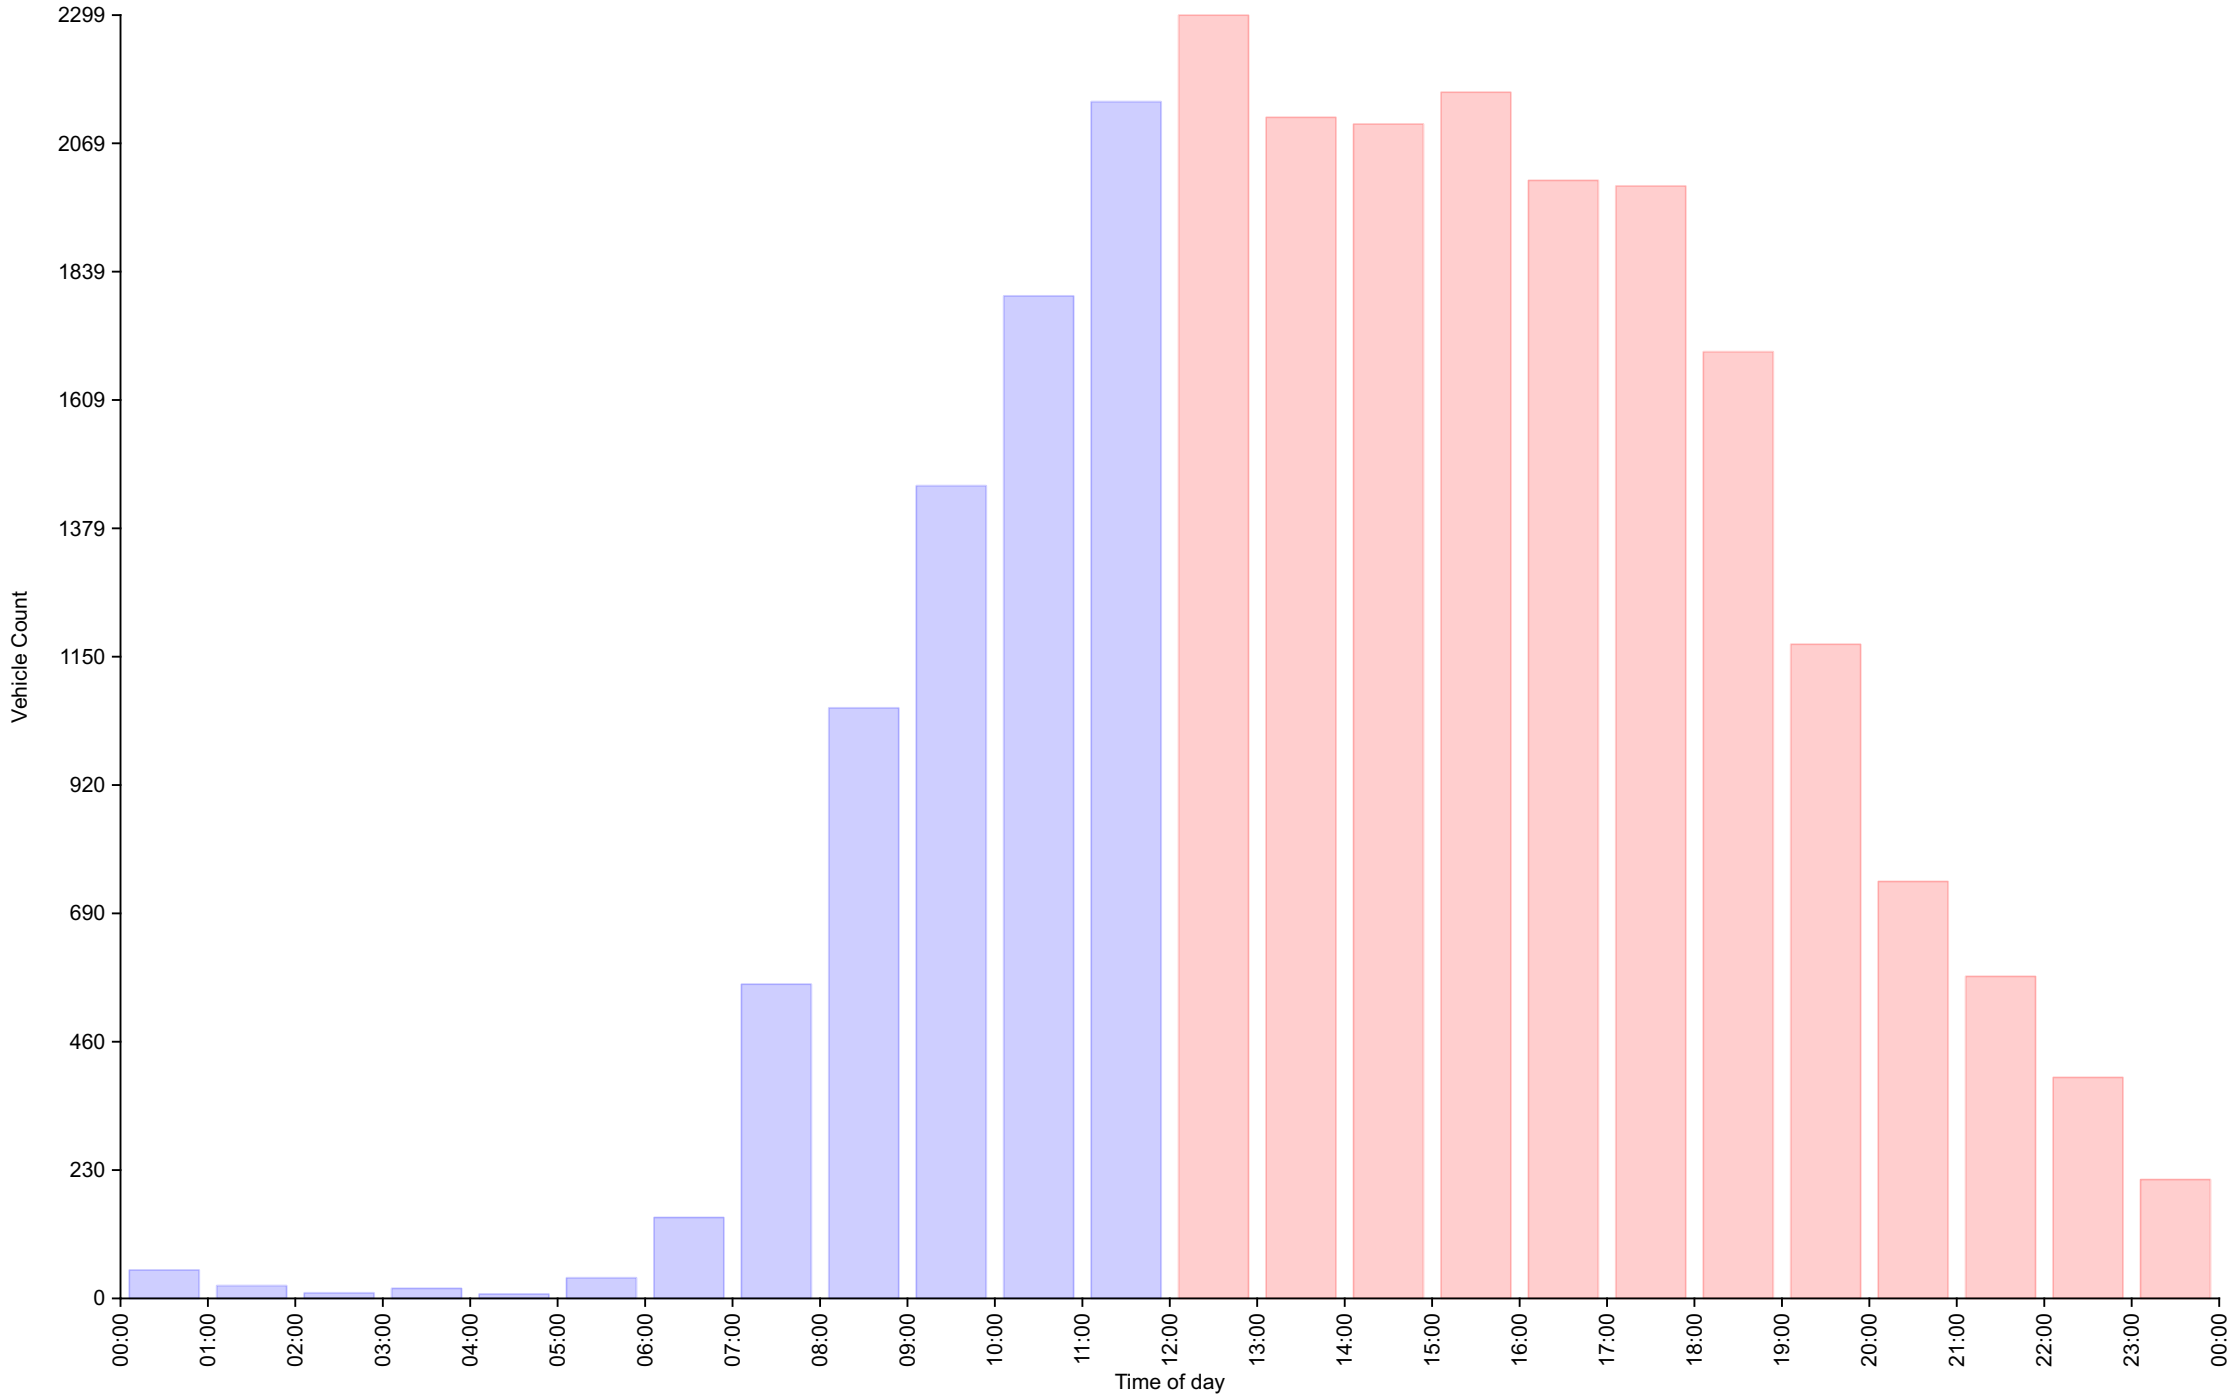

Traffic Report

Traffic Overview from Sun Apr 3 2022 to Thu Apr 14 2022

Vehicle Speed Classes (Mph)

	<15	15 20	20 25	25 30	30 35	35 40	40 45	45 50	50 55	55 60	60 65	65 70	>70	Total	85th Percentile
00:00	0	1	2	12	15	7	10	2	1	1	0	0	0	51	42.2
01:00	0	0	0	4	2	9	5	3	0	0	0	0	0	23	42.8
02:00	0	0	0	3	2	5	0	0	0	0	0	0	0	10	37.0
03:00	0	0	0	3	6	2	5	2	0	0	0	0	0	18	43.3
04:00	0	0	2	0	4	1	0	1	0	0	0	0	0	8	37.2
05:00	0	0	1	3	5	12	10	3	3	0	0	0	0	37	43.5
06:00	0	0	9	30	30	42	25	6	3	0	0	0	0	145	40.5
07:00	4	3	26	117	179	171	57	6	0	0	0	0	0	563	38.3
08:00	0	7	49	250	346	305	91	10	0	0	0	0	0	1058	37.7
09:00	2	15	72	403	520	345	86	11	1	1	0	0	0	1456	36.6
10:00	5	13	69	623	703	301	73	9	0	0	0	0	0	1796	35.2
11:00	10	26	132	794	798	327	51	4	2	0	0	0	0	2144	34.7
12:00	7	35	114	858	865	356	62	2	0	0	0	0	0	2299	34.7
13:00	3	12	120	731	786	375	81	8	0	0	0	0	0	2116	35.3
14:00	9	14	112	692	783	392	90	12	0	0	0	0	0	2104	35.6
15:00	1	11	112	669	803	462	95	6	1	0	1	0	0	2161	35.9
16:00	5	11	101	584	731	454	96	19	2	0	0	0	0	2003	36.4
17:00	4	11	80	548	721	492	120	16	1	0	0	0	0	1993	36.9
18:00	0	3	54	454	569	447	142	22	3	2	0	0	0	1696	37.8
19:00	0	3	25	240	396	350	133	23	1	1	0	0	0	1172	38.6
20:00	0	0	13	188	261	191	77	16	0	1	0	0	0	747	38.0
21:00	0	3	20	130	213	138	60	9	3	1	0	0	0	577	38.3
22:00	0	1	6	71	123	105	60	22	7	1	0	0	0	396	40.8
23:00	0	0	3	39	74	63	24	6	4	0	0	0	0	213	39.4
AM Total	21	65	362	2242	2610	1527	413	57	10	2	0	0	0		
PM Total	29	104	760	5204	6325	3825	1040	161	22	6	1	0	0		
Total	50	169	1122	7446	8935	5352	1453	218	32	8	1	0	0		
Percent	0.20%	0.68%	4.53%	30.04%	36.05%	21.59%	5.86%	0.88%	0.13%	0.03%	0.00%	0.00%	0.00%		

Total Vehicles : 24786
30th Percentile : 28.4 MPH
50th Percentile : 30.9 MPH
85th Percentile : 36.6 MPH
95th Percentile : 40.0 MPH
Average Speed : 31.8 MPH
Highest Speed : 59.5 MPH

Vehicle Counts By Hour

Traffic Overview from Sun Apr 3 2022 to Thu Apr 14 2022
(60 Minute Resolution)