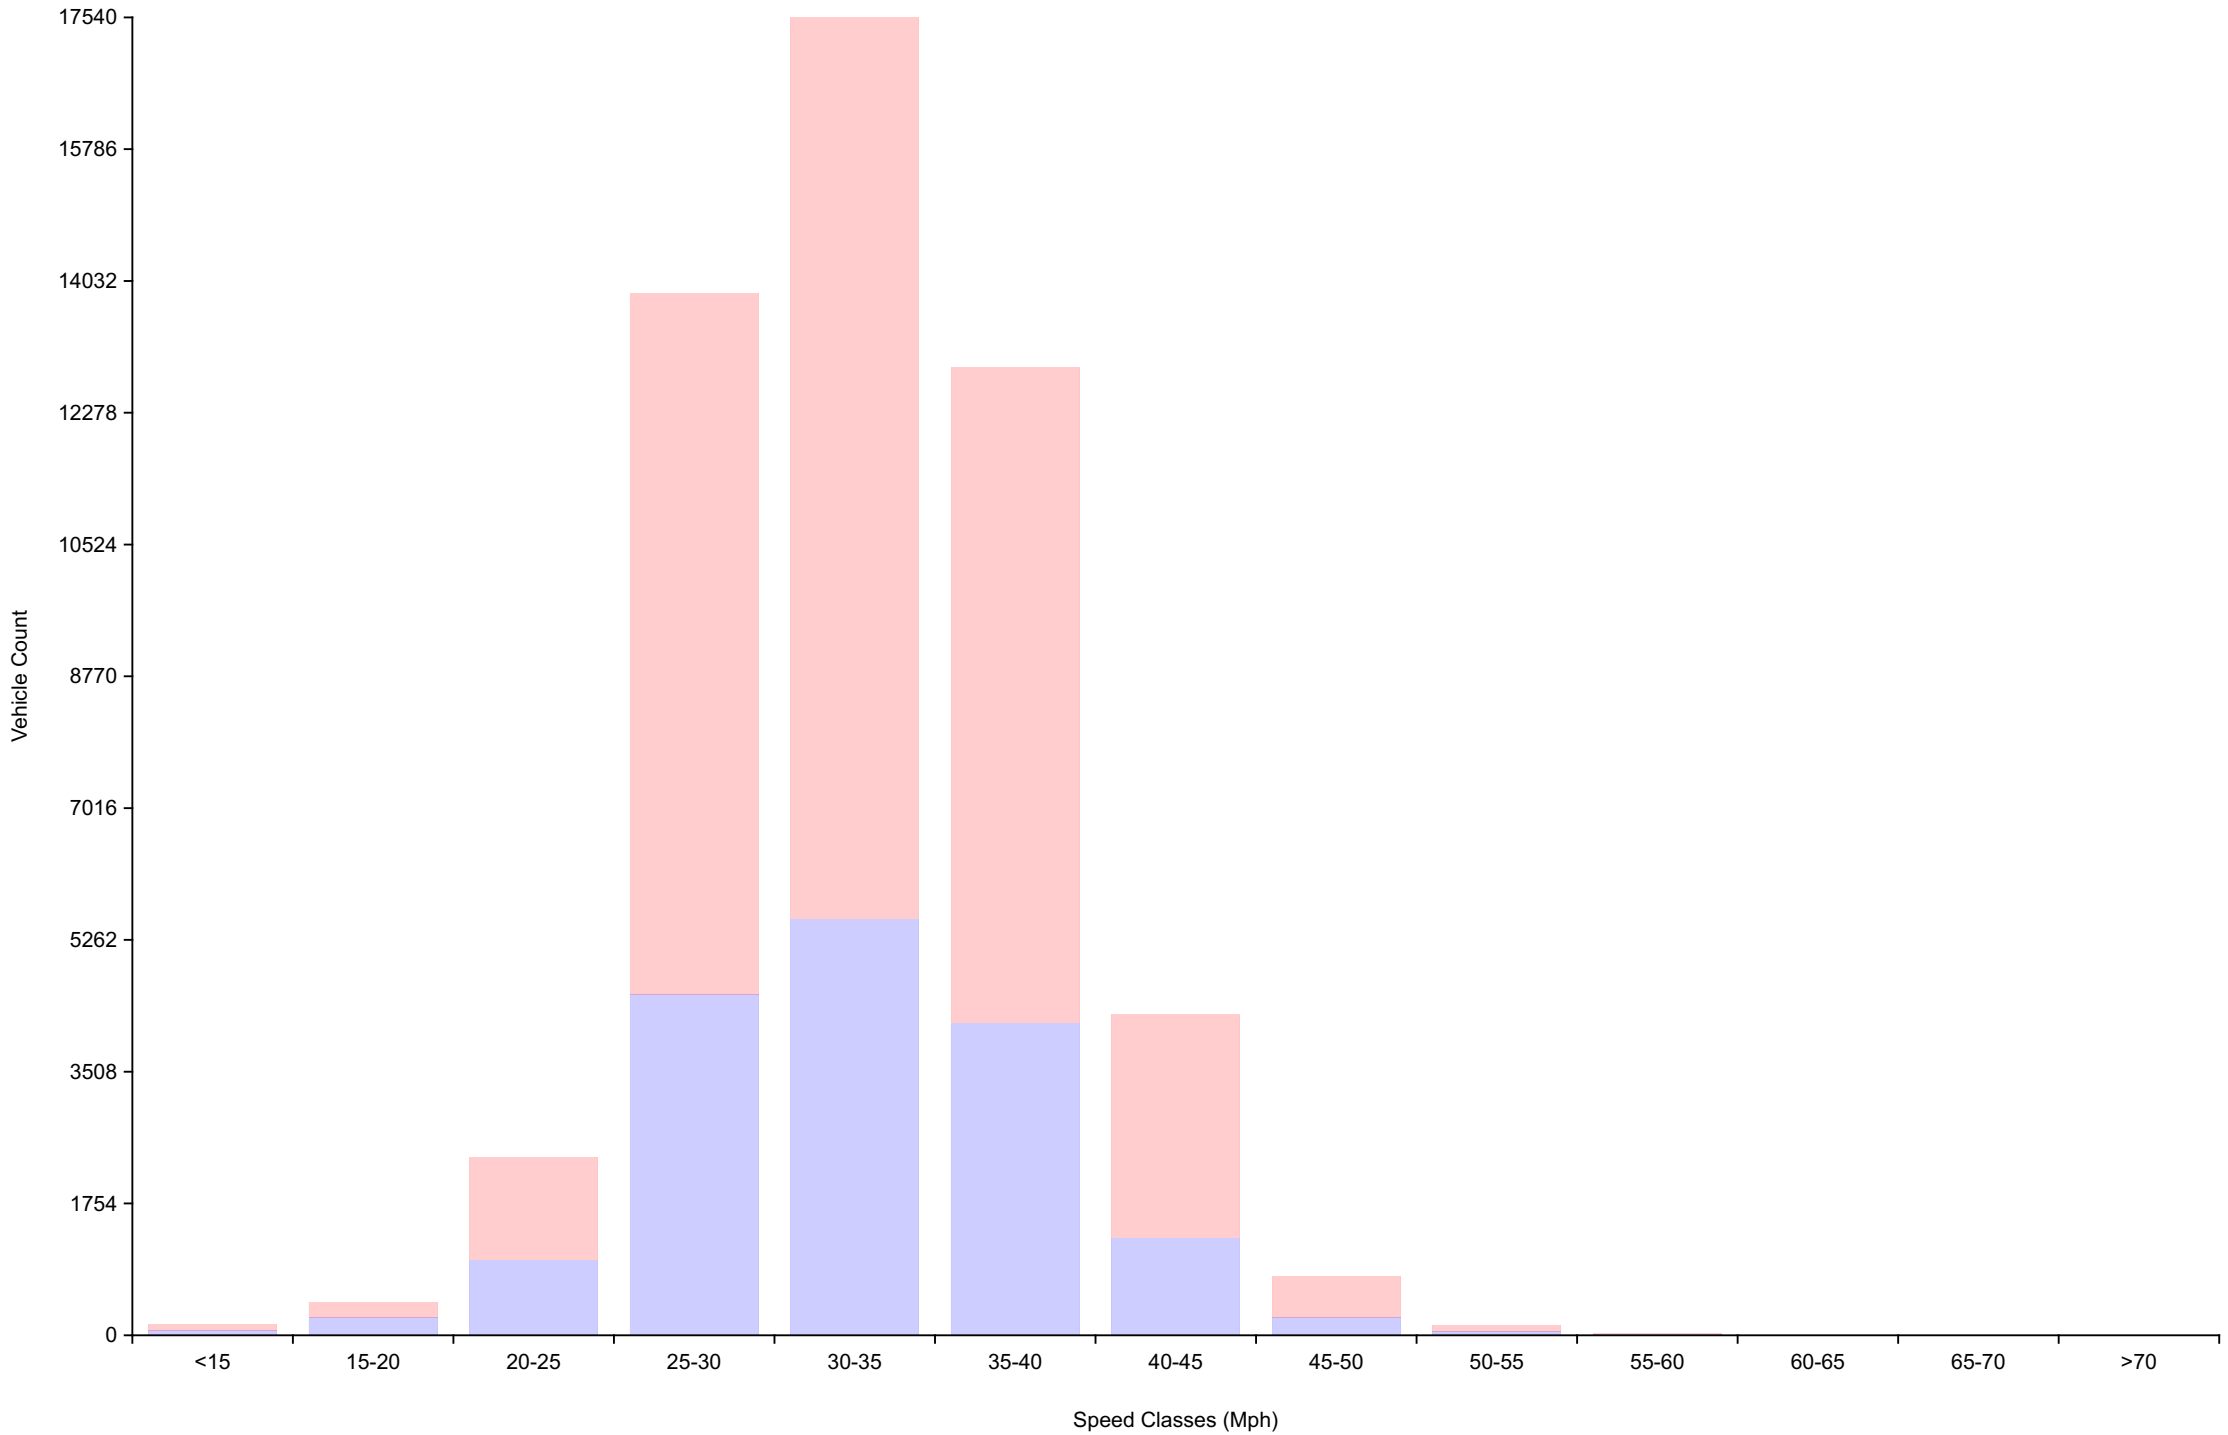

Vehicle Counts By Speed Class

Traffic Overview from Sat Jan 1 2022 to Mon Jan 31 2022