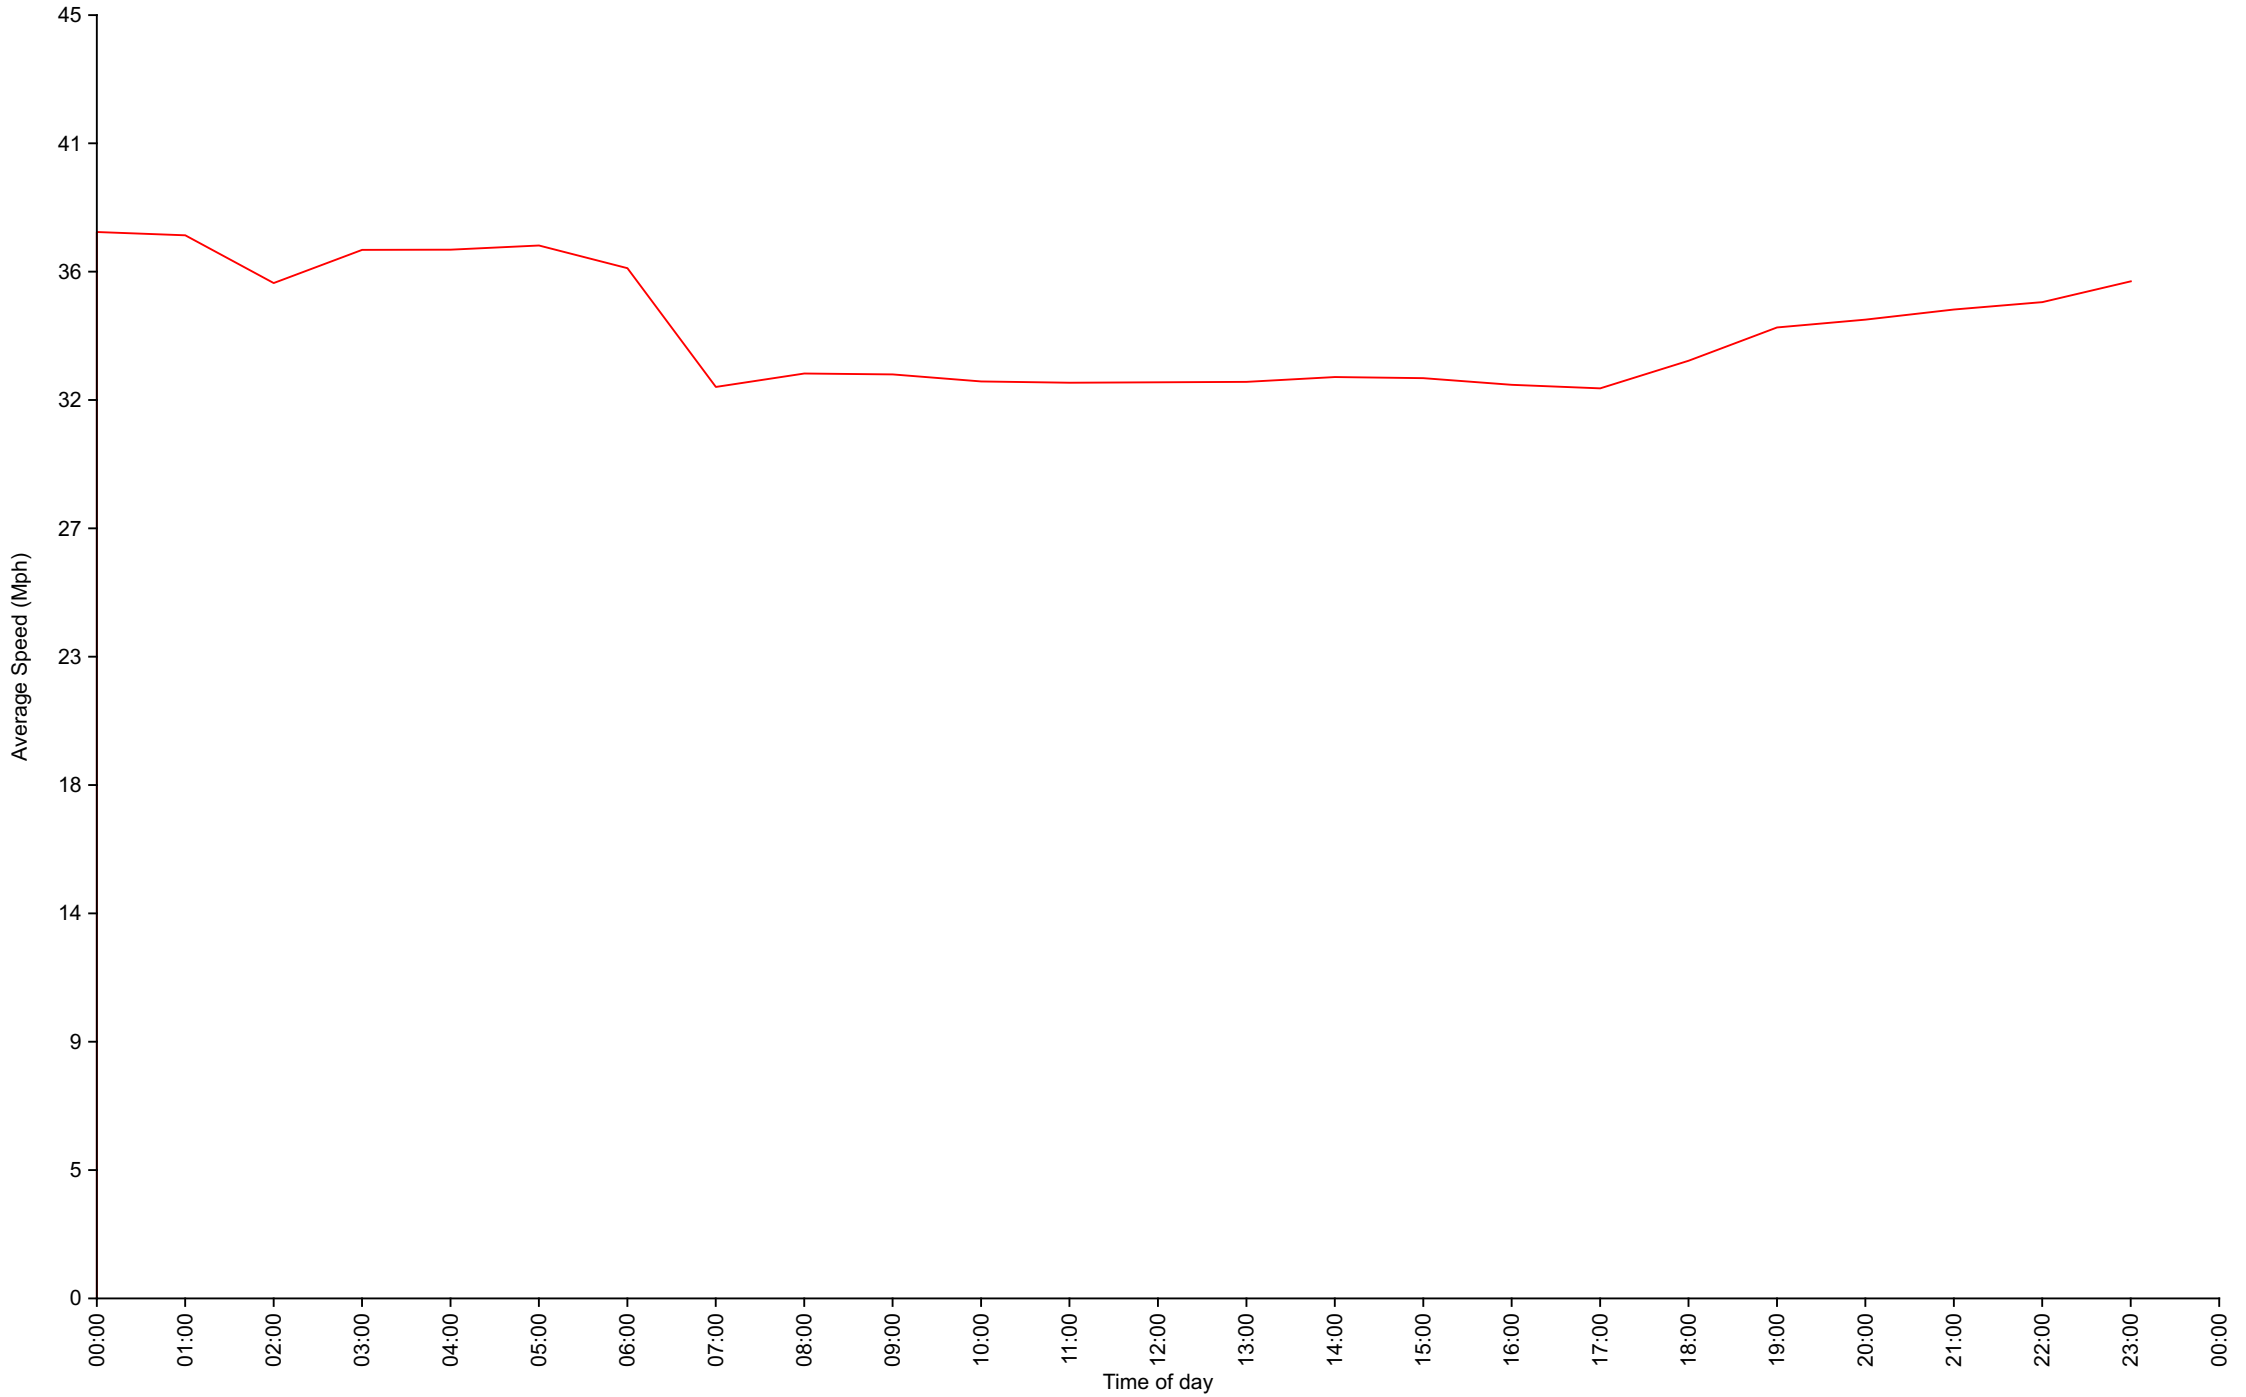

Traffic Report

Traffic Overview from Wed Dec 1 2021 to Fri Dec 31 2021

Vehicle Speed Classes (Mph)

	<15	15 20	20 25	25 30	30 35	35 40	40 45	45 50	50 55	55 60	60 65	65 70	>70	Total	85th Percentile
00:00	0	1	1	16	42	46	47	20	2	2	0	0	0	177	43.7
01:00	0	0	0	4	24	24	22	7	1	0	0	0	0	82	42.5
02:00	1	0	0	3	16	11	5	2	2	0	0	0	0	40	42.0
03:00	0	0	0	4	9	10	3	4	1	0	0	0	0	31	43.4
04:00	0	0	0	9	6	8	15	2	1	0	0	0	0	41	42.4
05:00	0	0	1	10	7	22	18	4	1	0	0	0	0	63	41.9
06:00	0	3	12	46	70	90	77	29	6	0	0	0	0	333	42.7
07:00	15	60	104	310	437	350	127	33	8	0	0	0	0	1444	37.9
08:00	6	17	135	648	850	638	216	39	1	0	0	0	0	2550	37.6
09:00	3	30	126	821	1059	818	239	41	1	0	0	0	0	3138	37.5
10:00	6	26	171	1073	1275	951	281	34	6	0	0	0	0	3823	37.2
11:00	7	22	175	1267	1610	1036	261	56	4	0	0	0	0	4438	37.0
12:00	6	25	162	1341	1704	1090	320	33	3	1	0	0	0	4685	37.0
13:00	26	26	178	1273	1732	1154	299	49	2	0	0	0	0	4739	37.1
14:00	7	25	164	1244	1535	1079	329	44	4	1	0	0	0	4432	37.3
15:00	6	28	183	1340	1722	1126	351	57	5	0	0	0	0	4818	37.4
16:00	7	23	169	1285	1552	965	289	44	7	0	0	0	0	4341	37.0
17:00	2	21	185	1215	1361	898	233	46	10	0	0	1	0	3972	36.9
18:00	3	14	95	751	1049	758	258	57	9	0	1	0	0	2995	37.9
19:00	1	3	49	415	654	577	240	70	20	2	0	0	0	2031	39.4
20:00	0	0	24	264	436	384	162	49	12	5	0	0	0	1336	39.6
21:00	0	1	20	195	318	295	172	37	10	3	0	0	0	1051	40.3
22:00	0	1	14	158	293	262	126	47	9	5	1	0	0	916	40.3
23:00	0	0	6	83	148	142	96	29	11	0	0	0	0	515	41.8
AM Total	38	159	725	4211	5405	4004	1311	271	34	2	0	0	0		
PM Total	58	167	1249	9564	12504	8730	2875	562	102	17	2	1	0		
Total	96	326	1974	13775	17909	12734	4186	833	136	19	2	1	0		
Percent	0.18%	0.63%	3.80%	26.49%	34.45%	24.49%	8.05%	1.60%	0.26%	0.04%	0.00%	0.00%	0.00%		

Traffic Overview from Wed Dec 1 2021 to Fri Dec 31 2021
(60 Minute Resolution)

Vehicle Counts By Speed Class

Traffic Overview from Wed Dec 1 2021 to Fri Dec 31 2021

Average Speed By Hour

Traffic Overview from Wed Dec 1 2021 to Fri Dec 31 2021
(60 Minute Resolution)