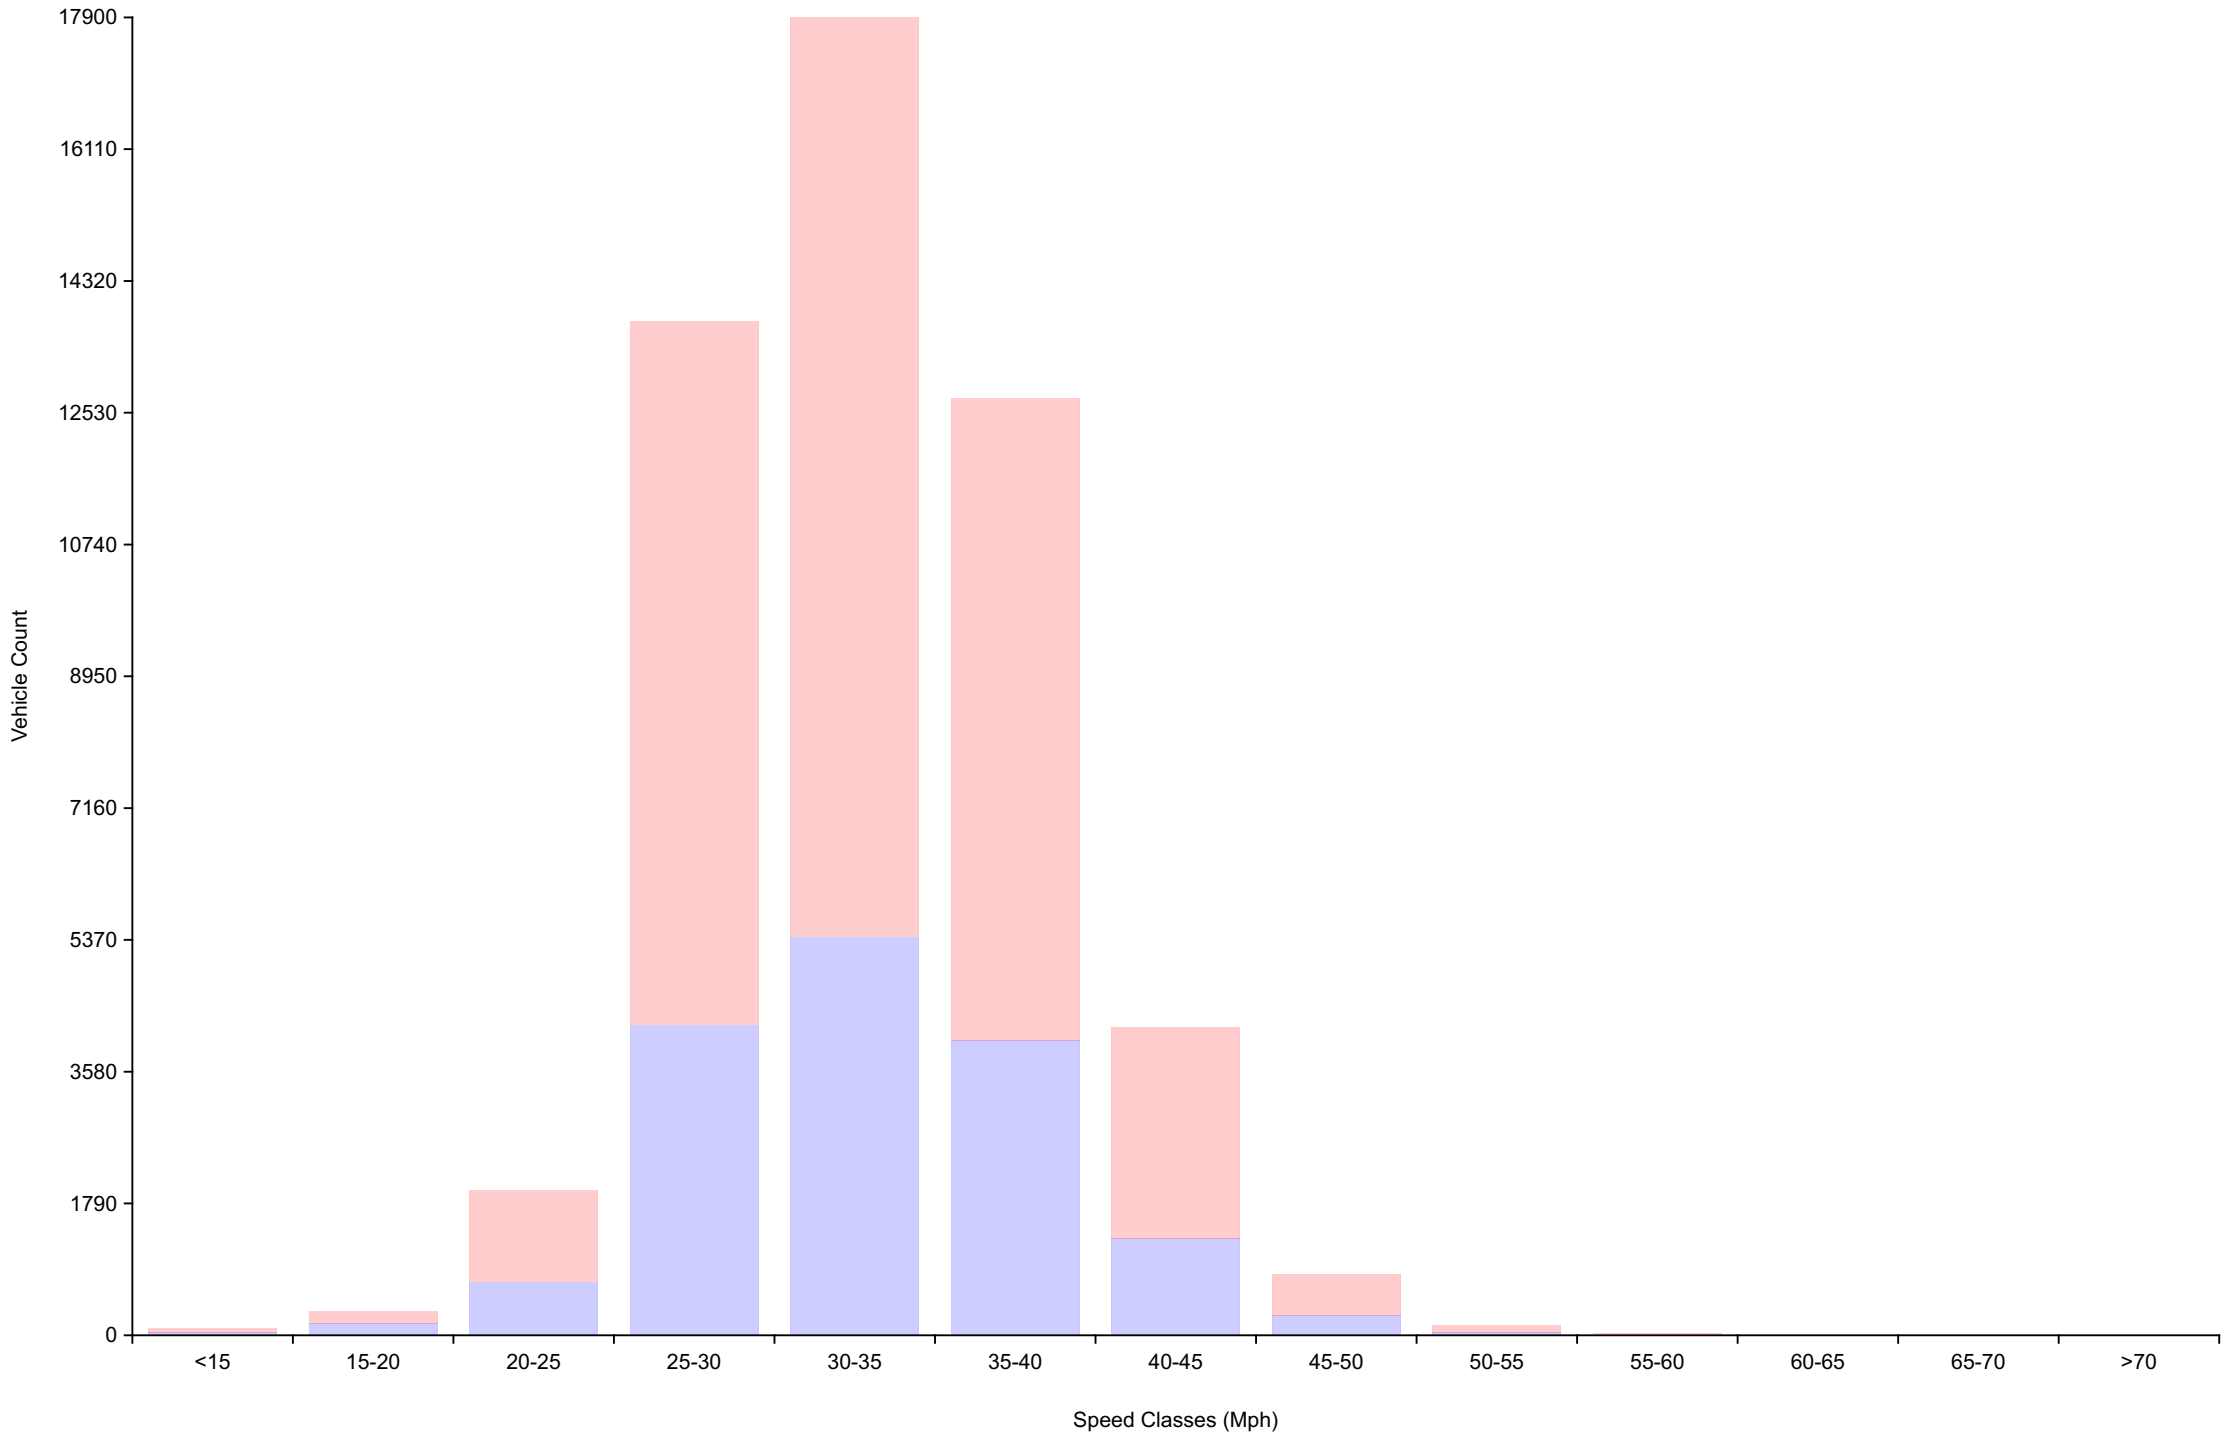

Vehicle Counts By Speed Class

Traffic Overview from Wed Dec 1 2021 to Fri Dec 31 2021