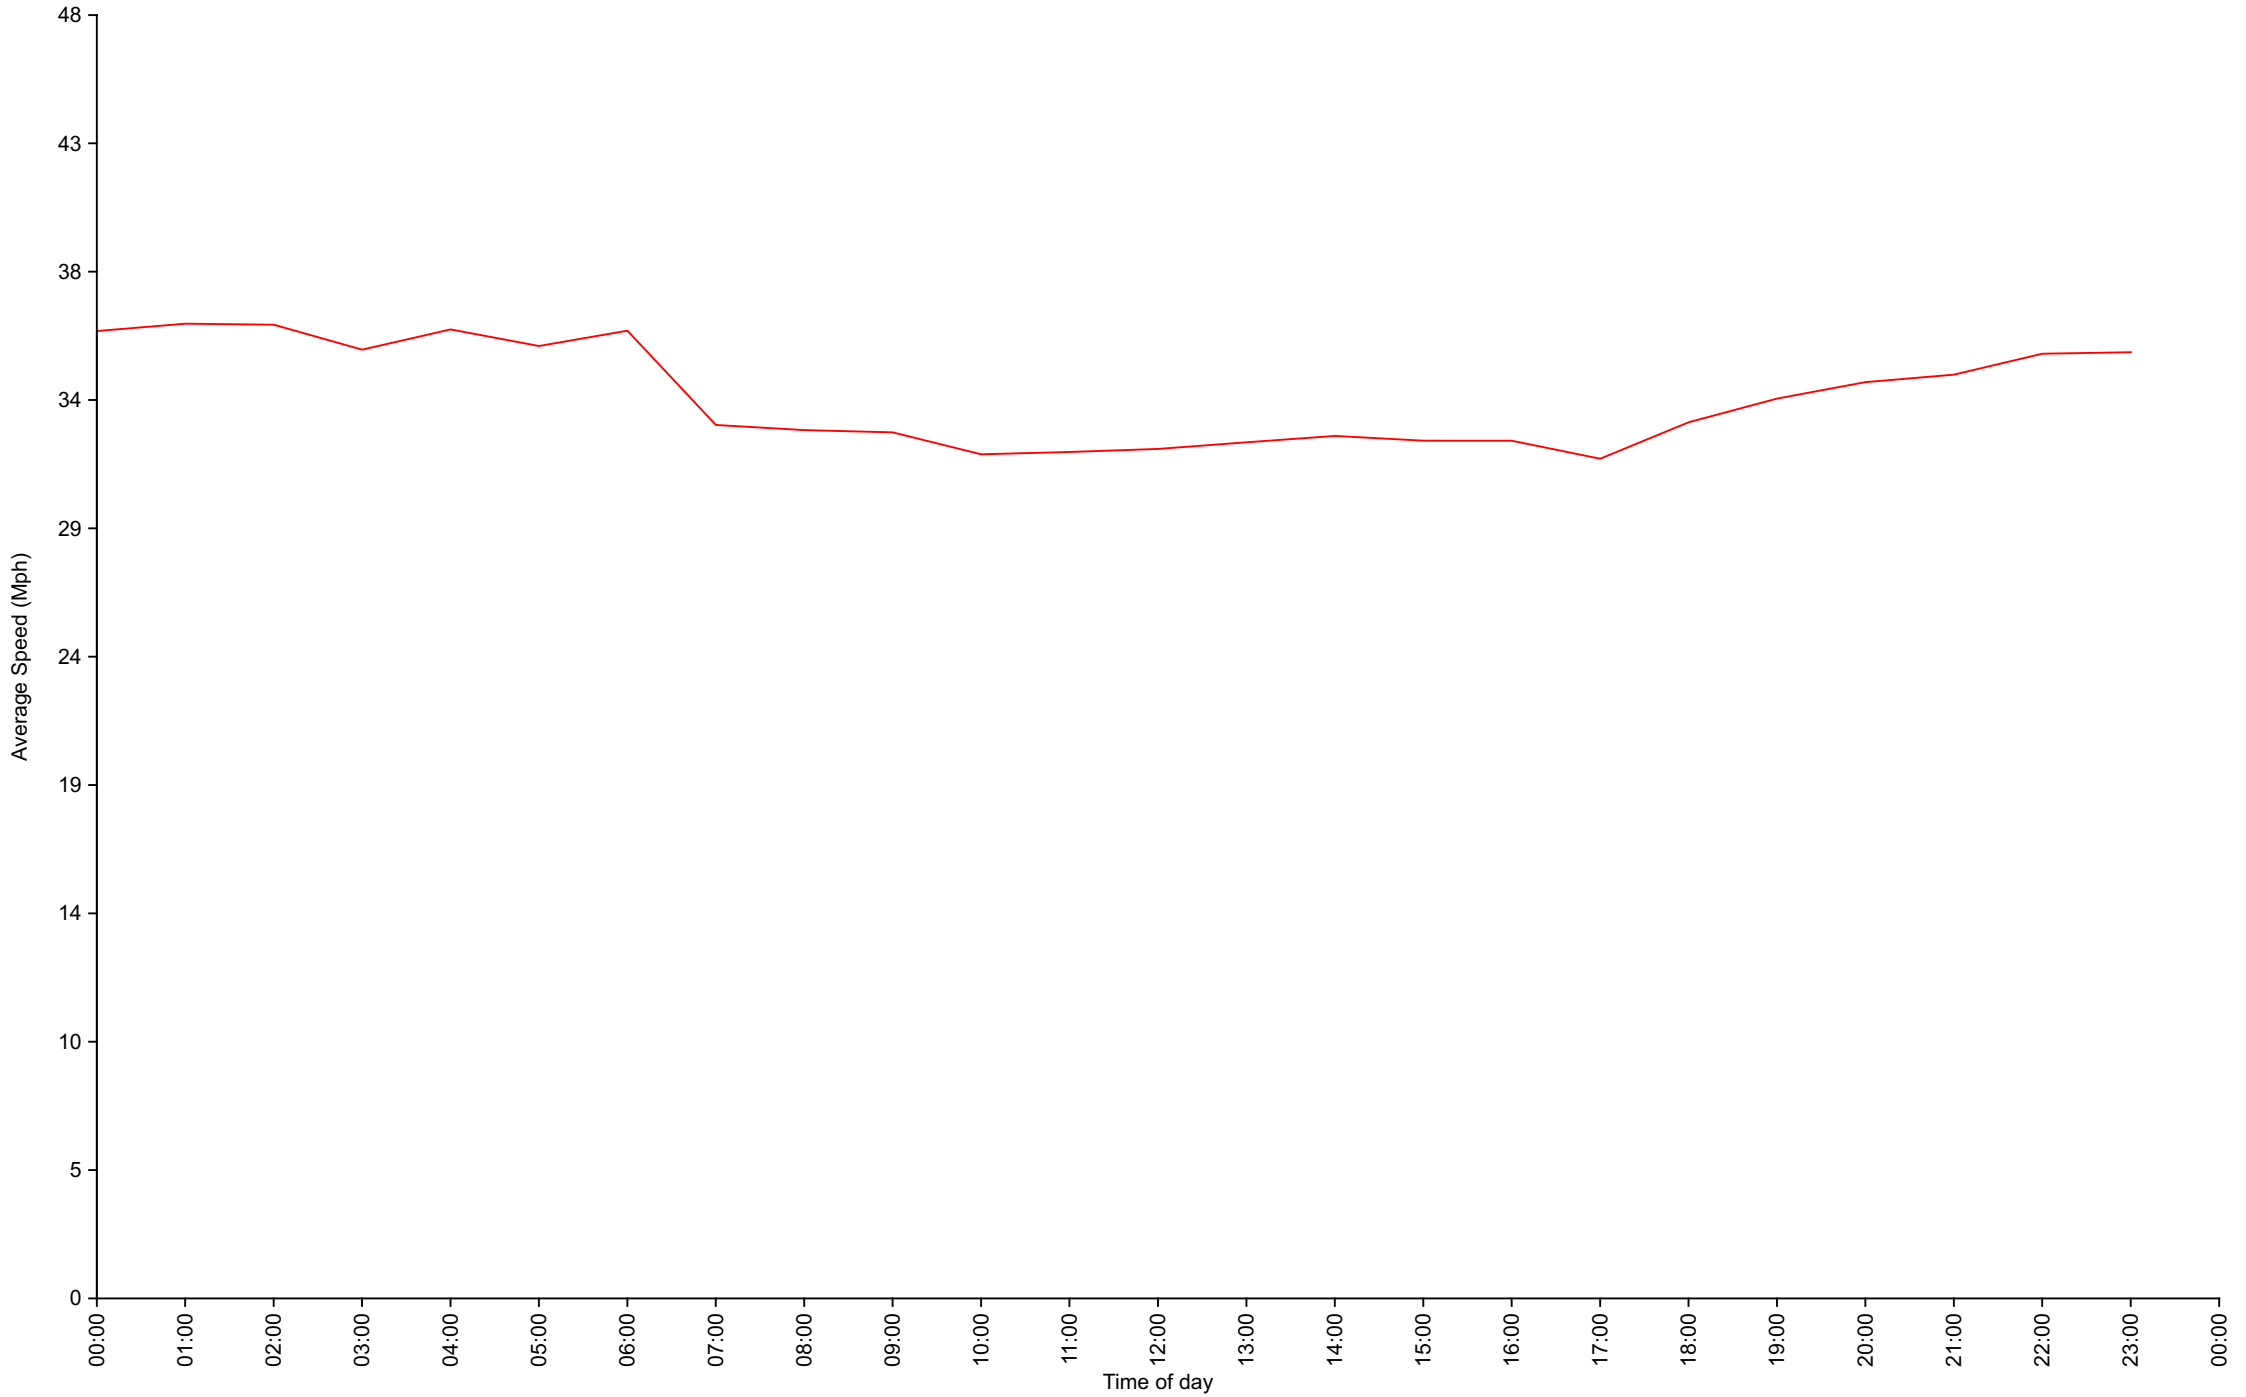

Traffic Report

Traffic Overview from Mon Nov 1 2021 to Tue Nov 30 2021

Vehicle Speed Classes (Mph)

	<15	15 20	20 25	25 30	30 35	35 40	40 45	45 50	50 55	55 60	60 65	65 70	>70	Total	85th Percentile
00:00	0	0	5	11	43	34	18	12	3	1	0	0	0	127	43.2
01:00	0	1	1	7	19	25	13	4	3	1	0	0	0	74	41.0
02:00	0	0	0	4	10	10	8	1	1	0	0	0	0	34	41.9
03:00	0	0	0	3	10	10	3	1	1	0	0	0	0	28	39.4
04:00	0	0	2	8	12	3	5	8	1	1	0	0	0	40	45.0
05:00	0	0	2	16	12	28	16	4	1	0	0	0	0	79	41.2
06:00	0	4	7	68	121	146	110	42	4	1	0	0	0	503	42.7
07:00	8	20	137	508	619	522	205	45	6	6	0	0	0	2076	38.3
08:00	0	20	189	860	1060	863	264	53	7	0	0	0	0	3316	37.8
09:00	17	43	174	936	1291	1053	279	39	4	0	0	0	0	3836	37.3
10:00	15	41	189	1215	1351	918	202	29	1	0	0	0	0	3961	36.4
11:00	10	22	186	1405	1748	951	237	32	1	0	0	0	0	4592	36.2
12:00	12	33	184	1355	1652	1023	263	30	3	0	0	0	0	4555	36.6
13:00	9	20	162	1265	1634	1030	279	21	0	0	0	0	0	4420	36.8
14:00	4	34	151	1109	1564	1035	275	41	4	2	0	0	0	4219	37.1
15:00	13	32	205	1278	1649	1152	289	37	4	0	0	0	0	4659	37.1
16:00	1	16	173	1331	1581	1038	301	43	2	0	0	0	0	4486	36.9
17:00	6	24	238	1496	1581	889	247	27	7	0	0	0	0	4515	36.1
18:00	2	14	120	857	1138	882	276	56	6	2	0	0	0	3353	37.7
19:00	1	1	75	459	685	601	235	62	11	1	0	0	0	2131	38.9
20:00	1	1	36	287	386	406	180	49	14	2	0	0	0	1362	39.9
21:00	0	0	28	242	330	310	180	46	15	2	0	0	0	1153	40.3
22:00	0	0	12	141	231	233	107	41	20	7	0	0	0	792	41.1
23:00	1	0	7	72	126	121	69	20	13	1	0	0	0	430	41.2
AM Total	50	151	892	5041	6296	4563	1360	270	33	10	0	0	0		
PM Total	50	175	1391	9892	12557	8720	2701	473	99	17	0	0	0		
Total	100	326	2283	14933	18853	13283	4061	743	132	27	0	0	0		
Percent	0.18%	0.60%	4.17%	27.28%	34.44%	24.27%	7.42%	1.36%	0.24%	0.05%	0.00%	0.00%	0.00%		

Traffic Overview from Mon Nov 1 2021 to Tue Nov 30 2021
(60 Minute Resolution)

Vehicle Counts By Speed Class

Traffic Overview from Mon Nov 1 2021 to Tue Nov 30 2021

Average Speed By Hour

Traffic Overview from Mon Nov 1 2021 to Tue Nov 30 2021
(60 Minute Resolution)