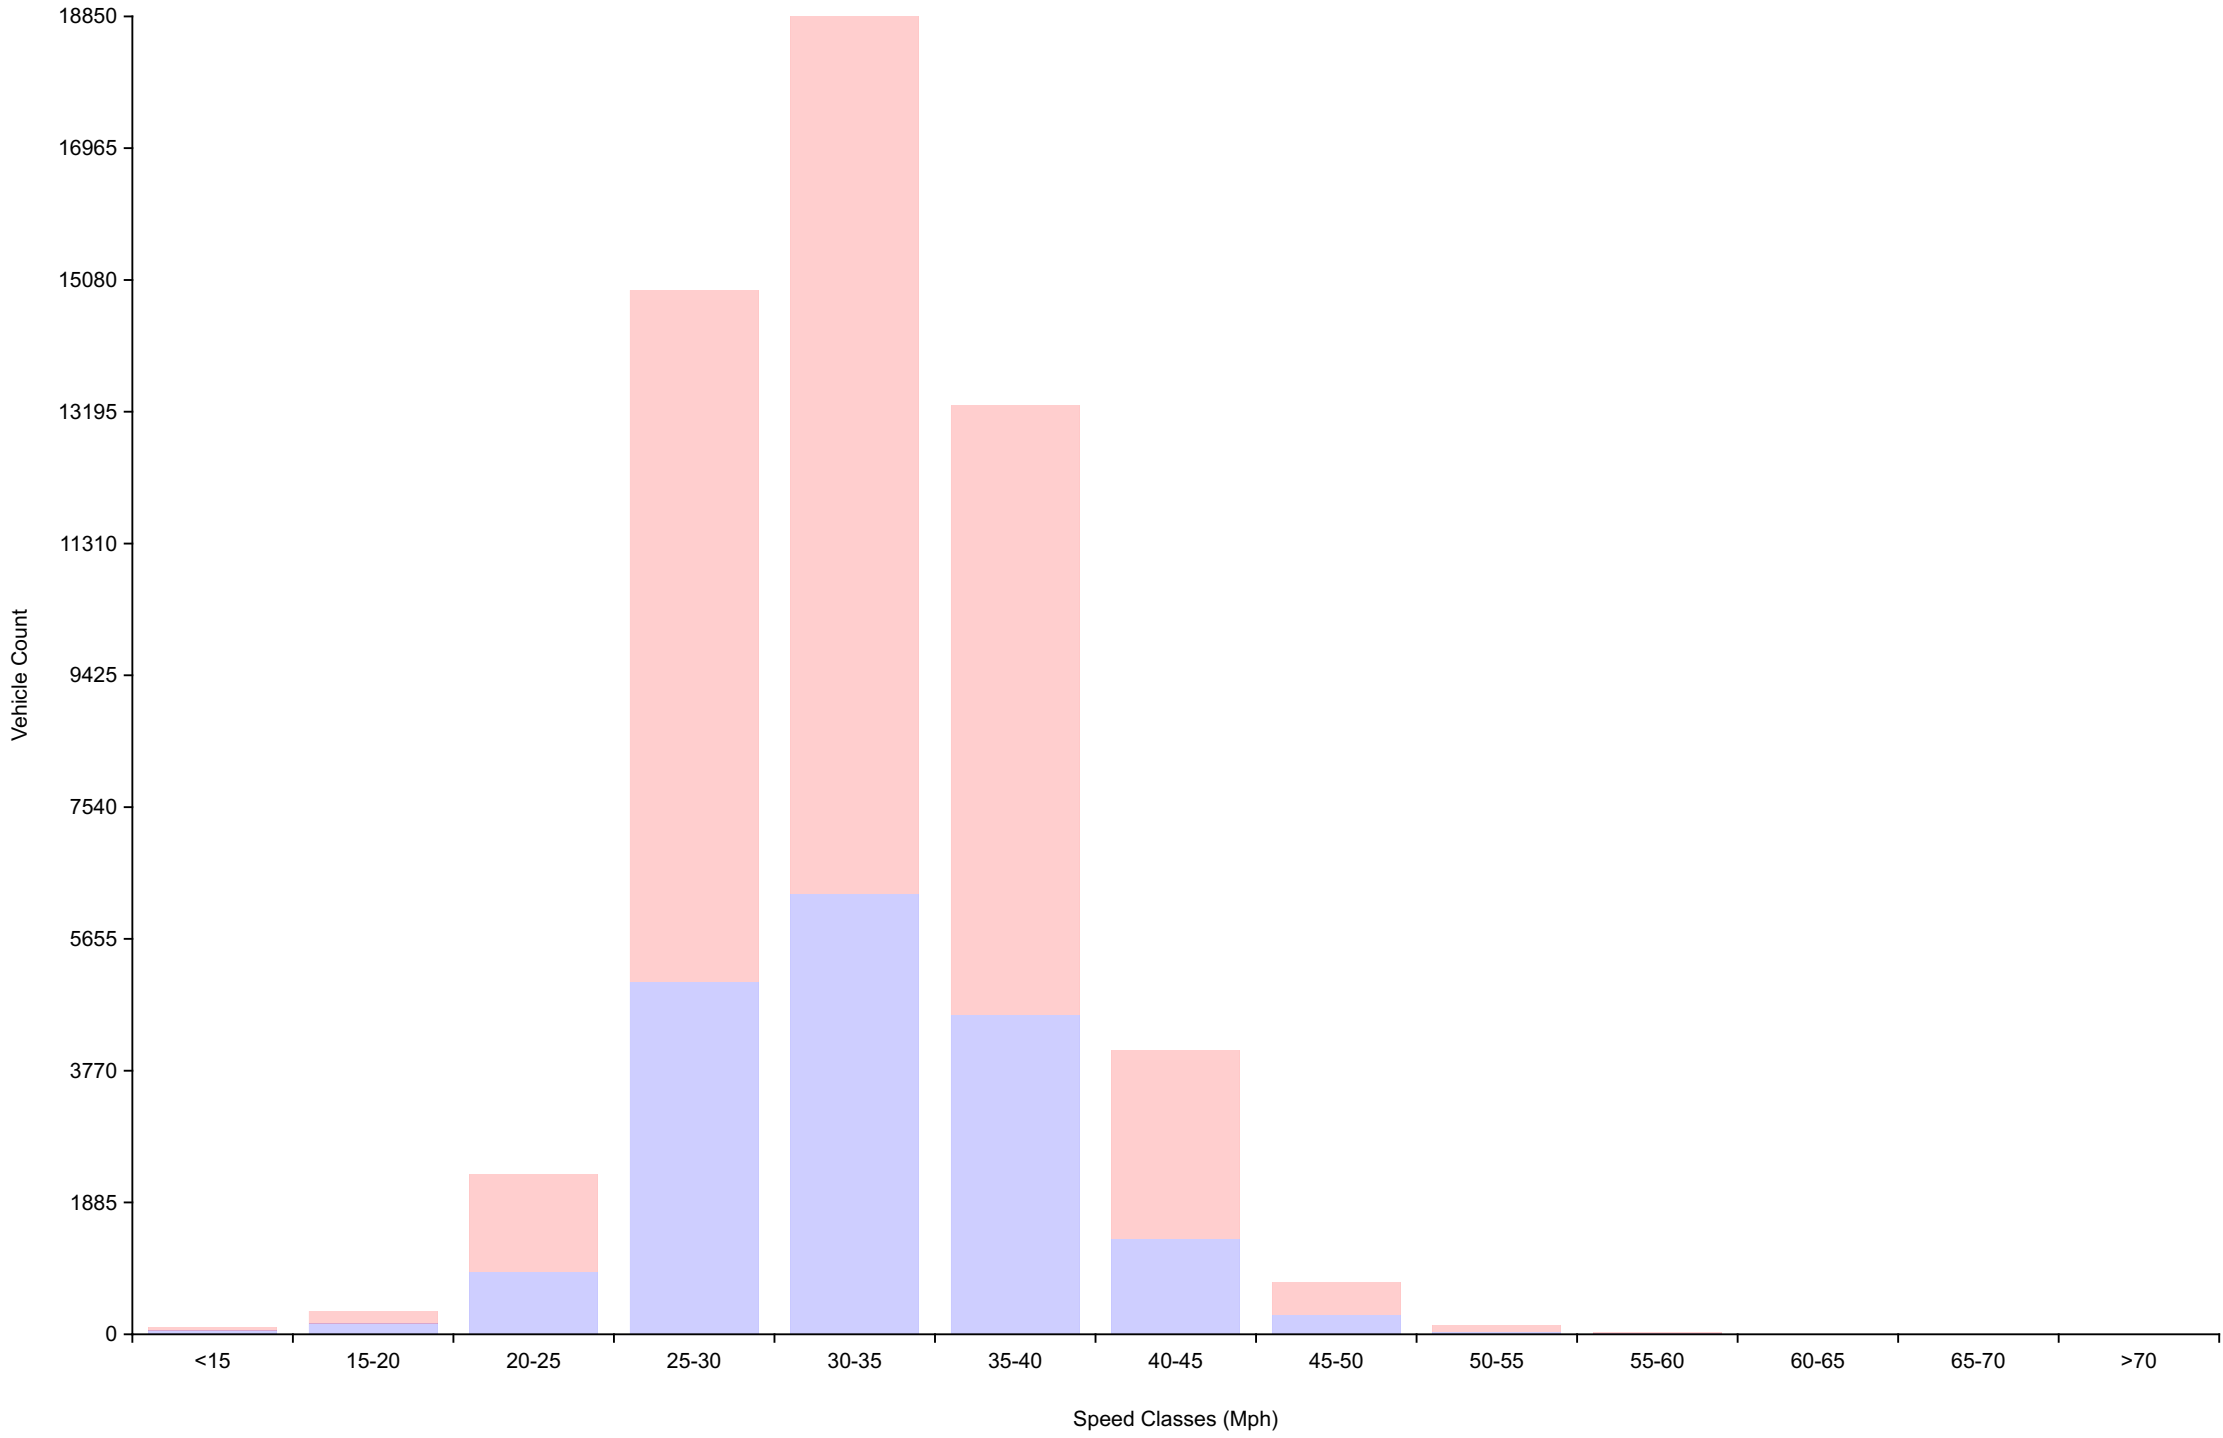

Vehicle Counts By Speed Class

Traffic Overview from Mon Nov 1 2021 to Tue Nov 30 2021