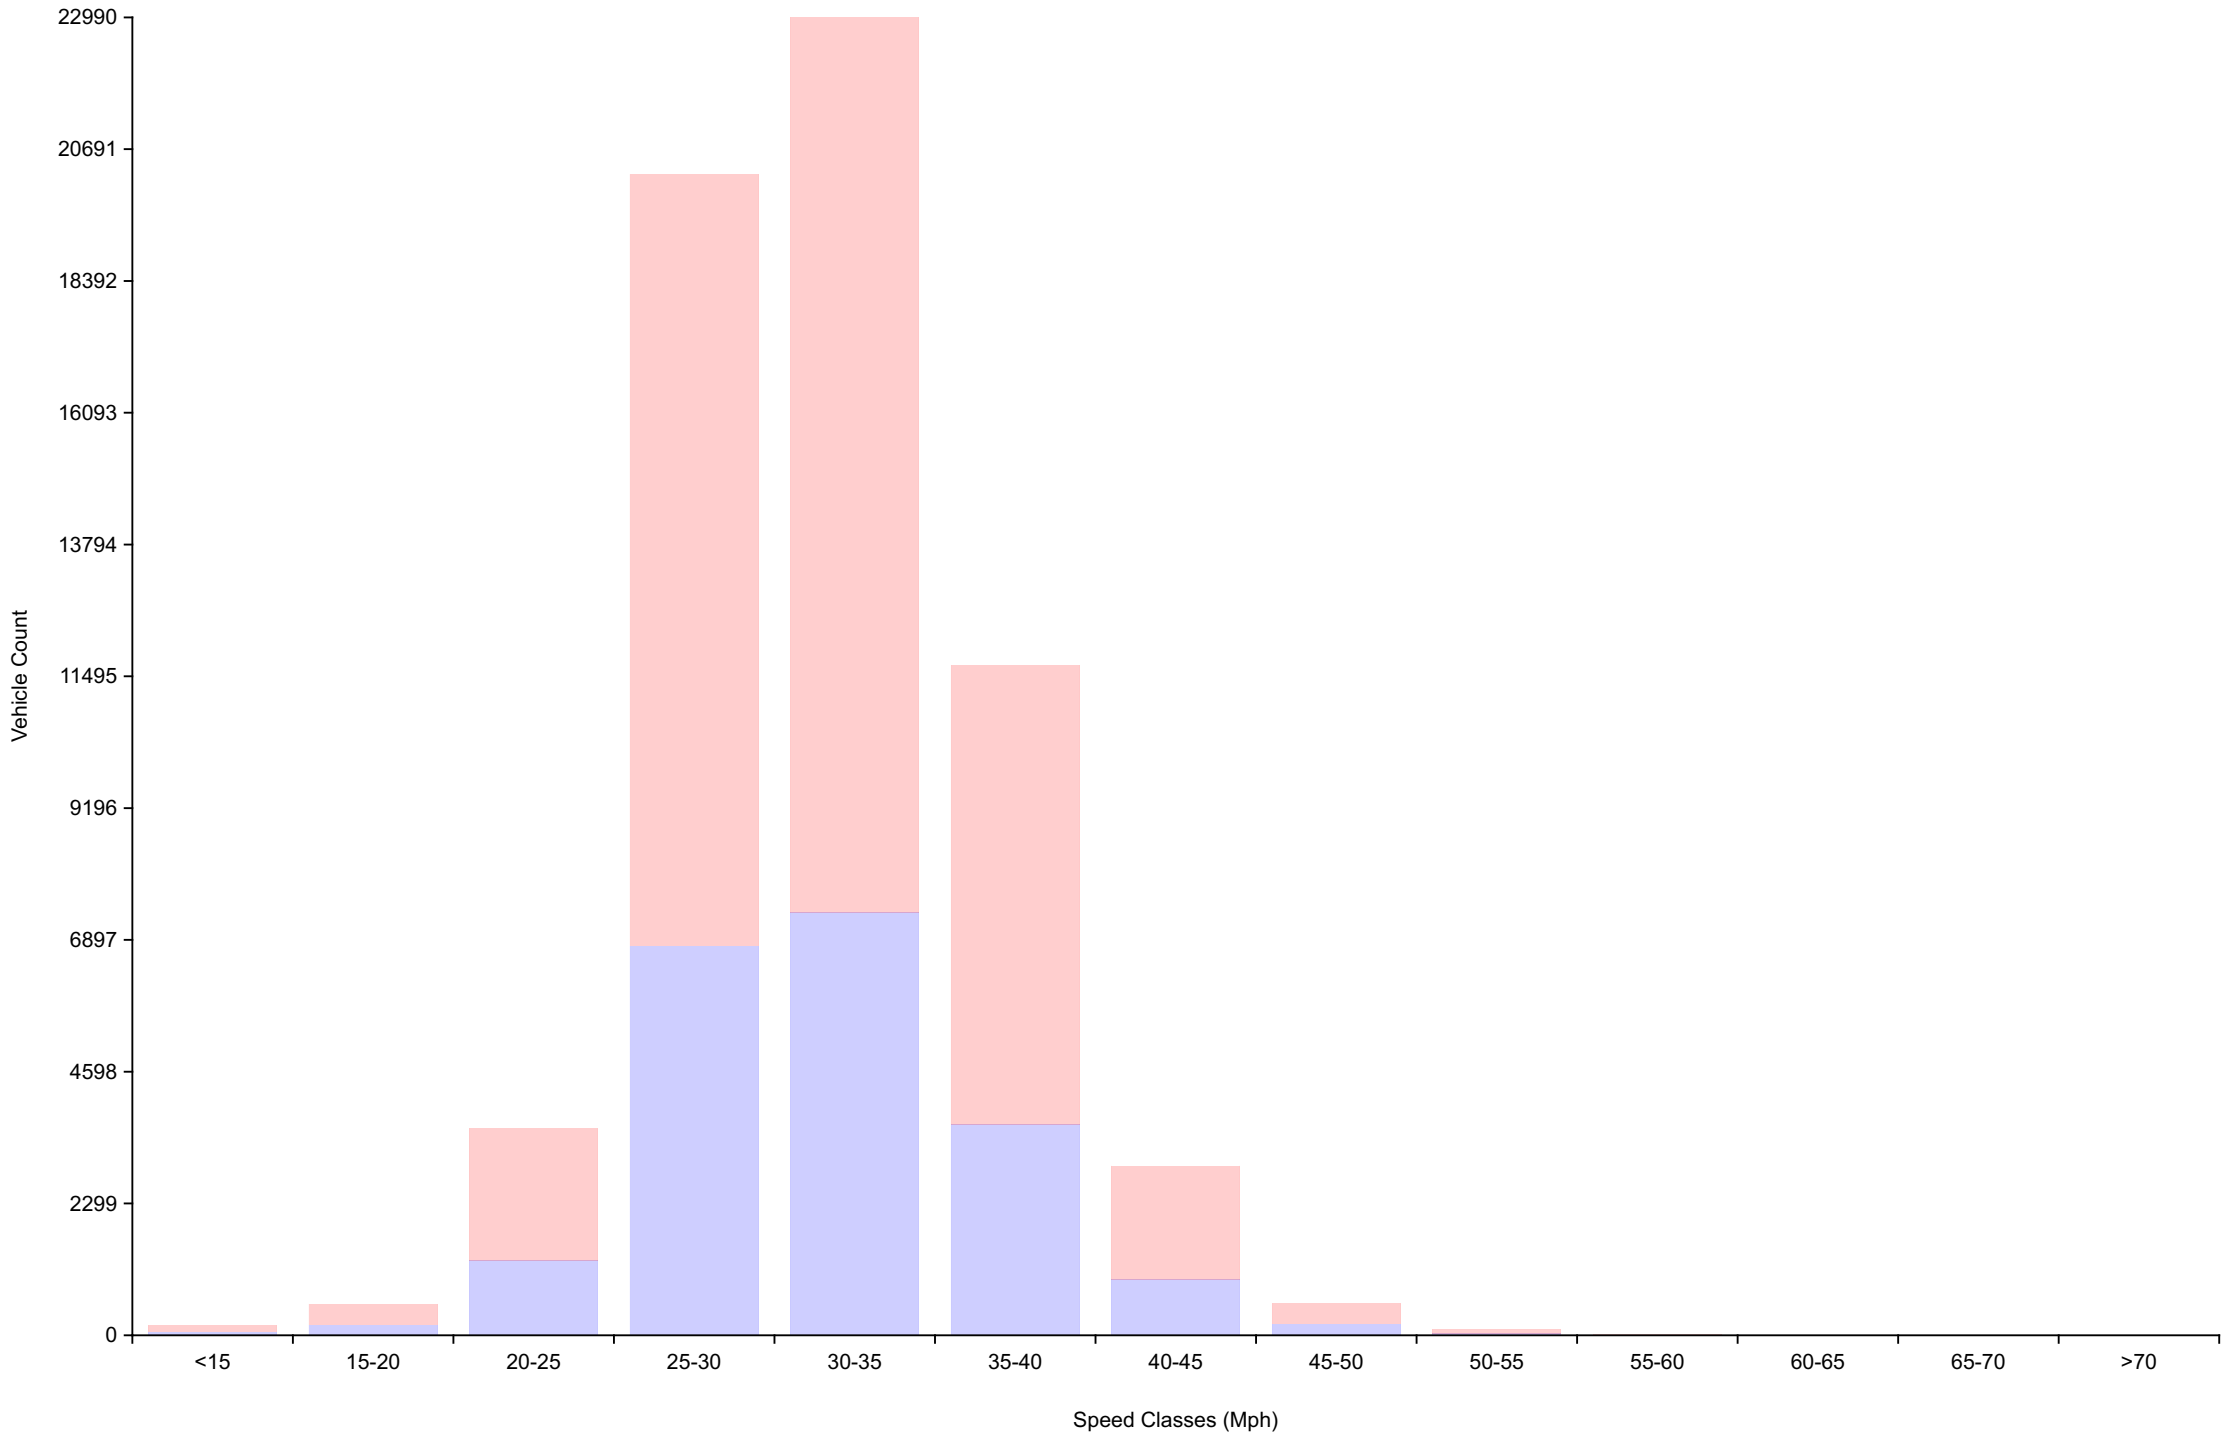

Vehicle Counts By Speed Class

Traffic Overview from Fri Oct 1 2021 to Sun Oct 31 2021