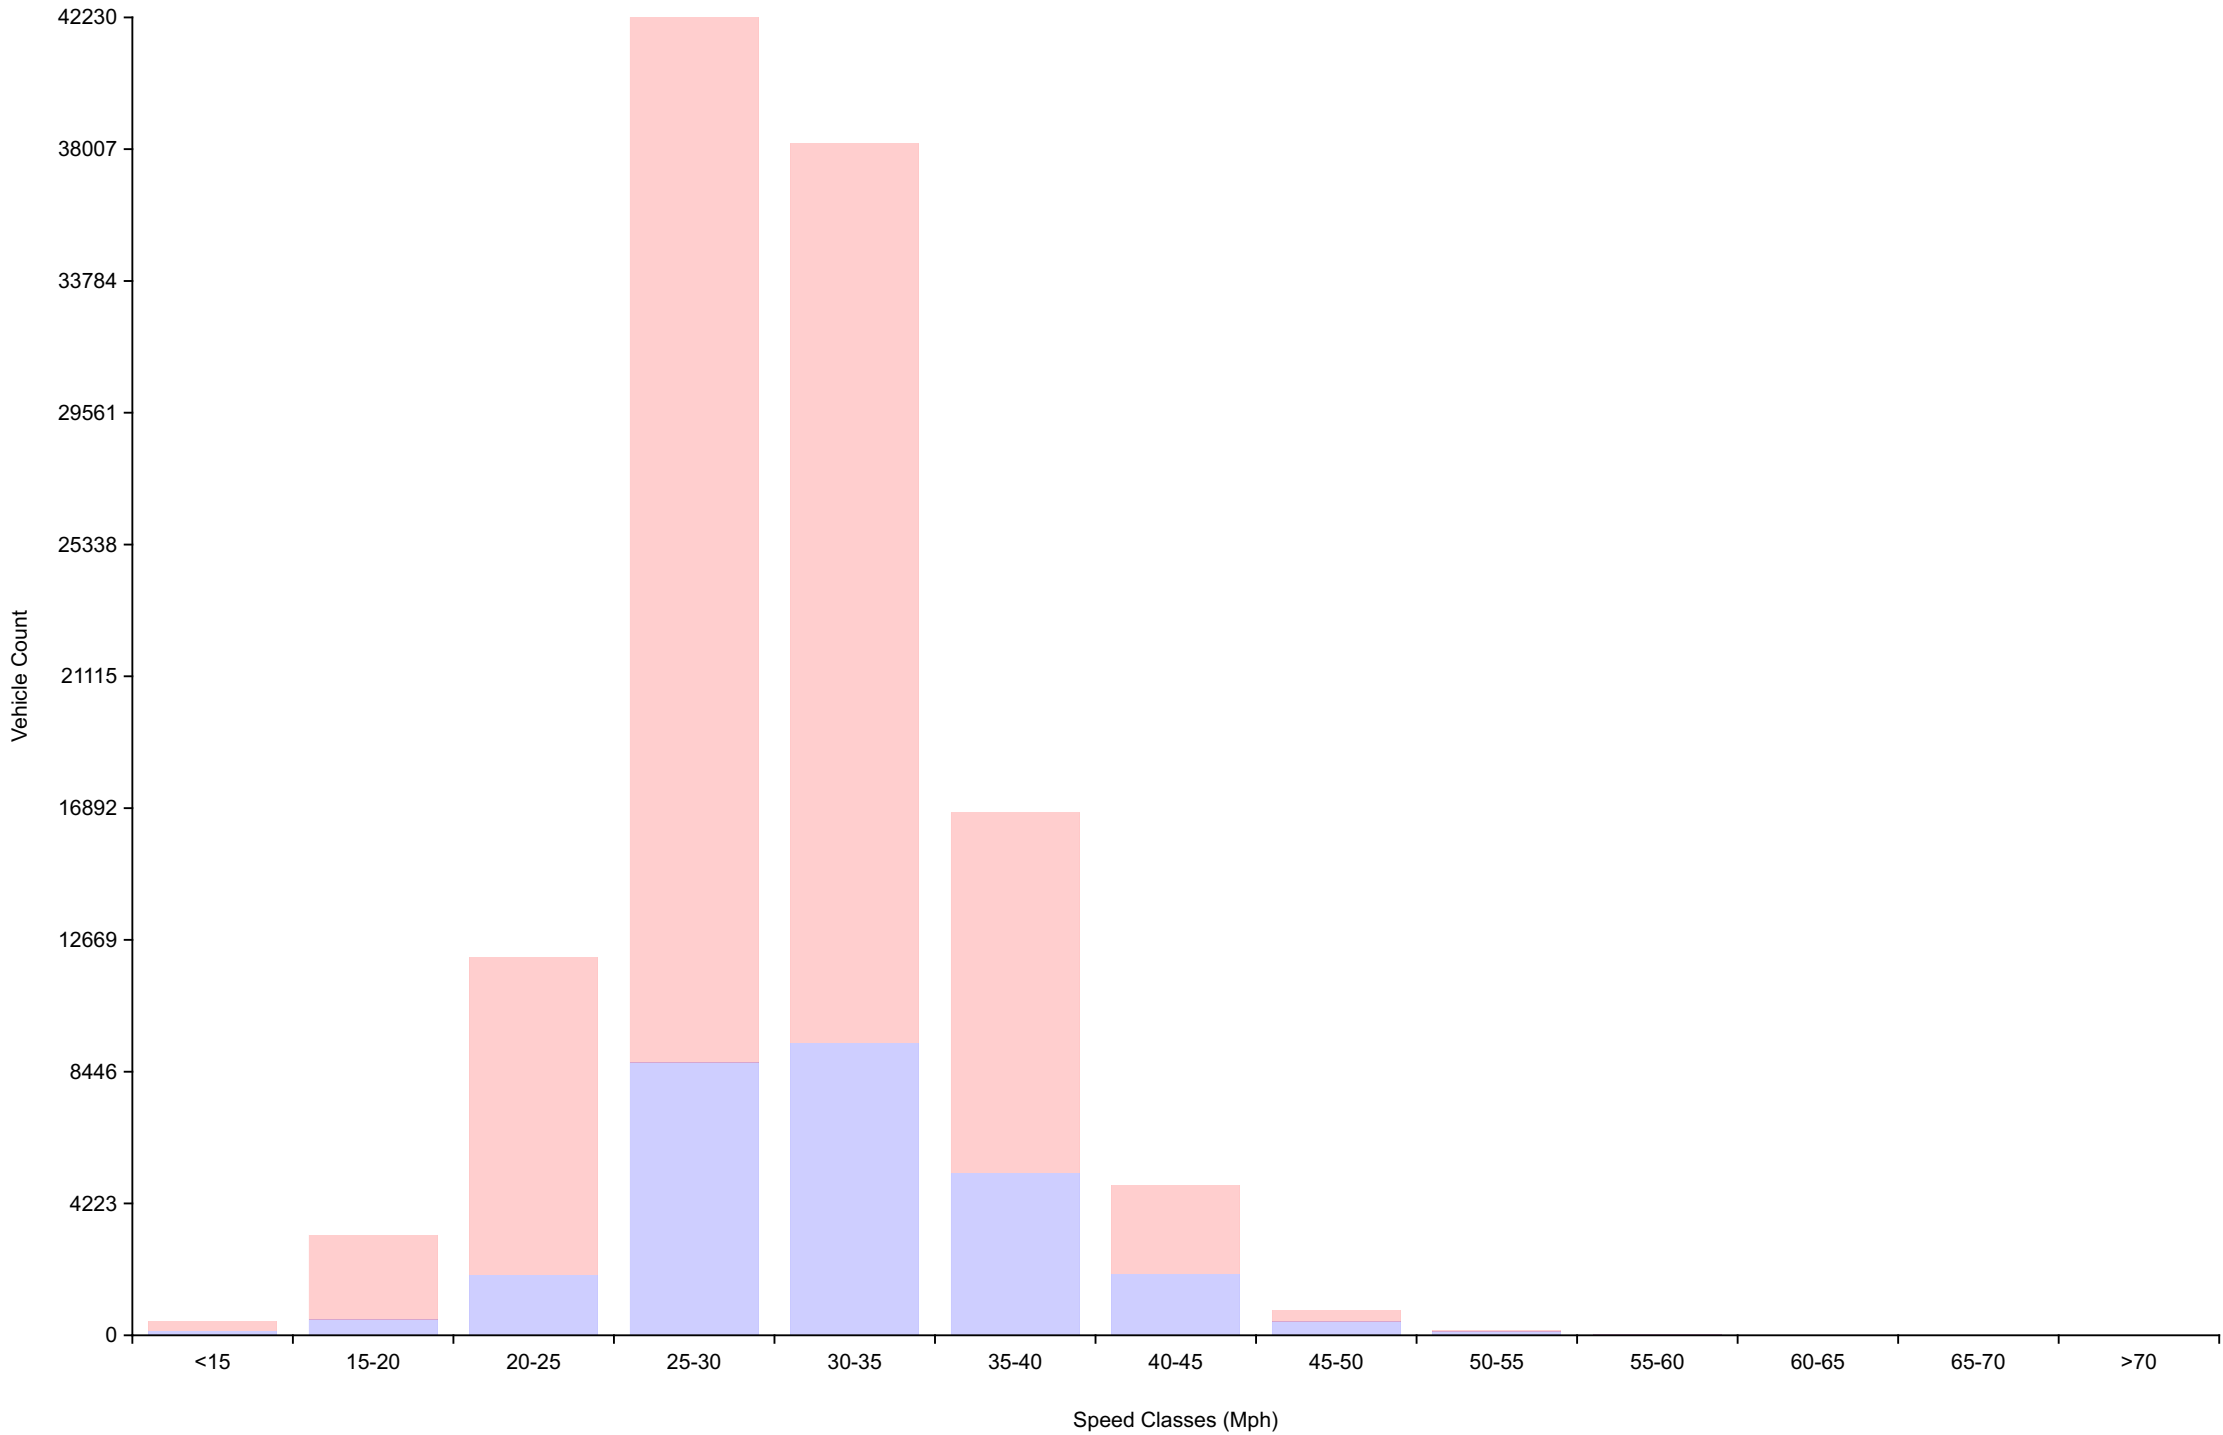

Vehicle Counts By Speed Class

Traffic Overview from Sun Aug 1 2021 to Tue Aug 31 2021