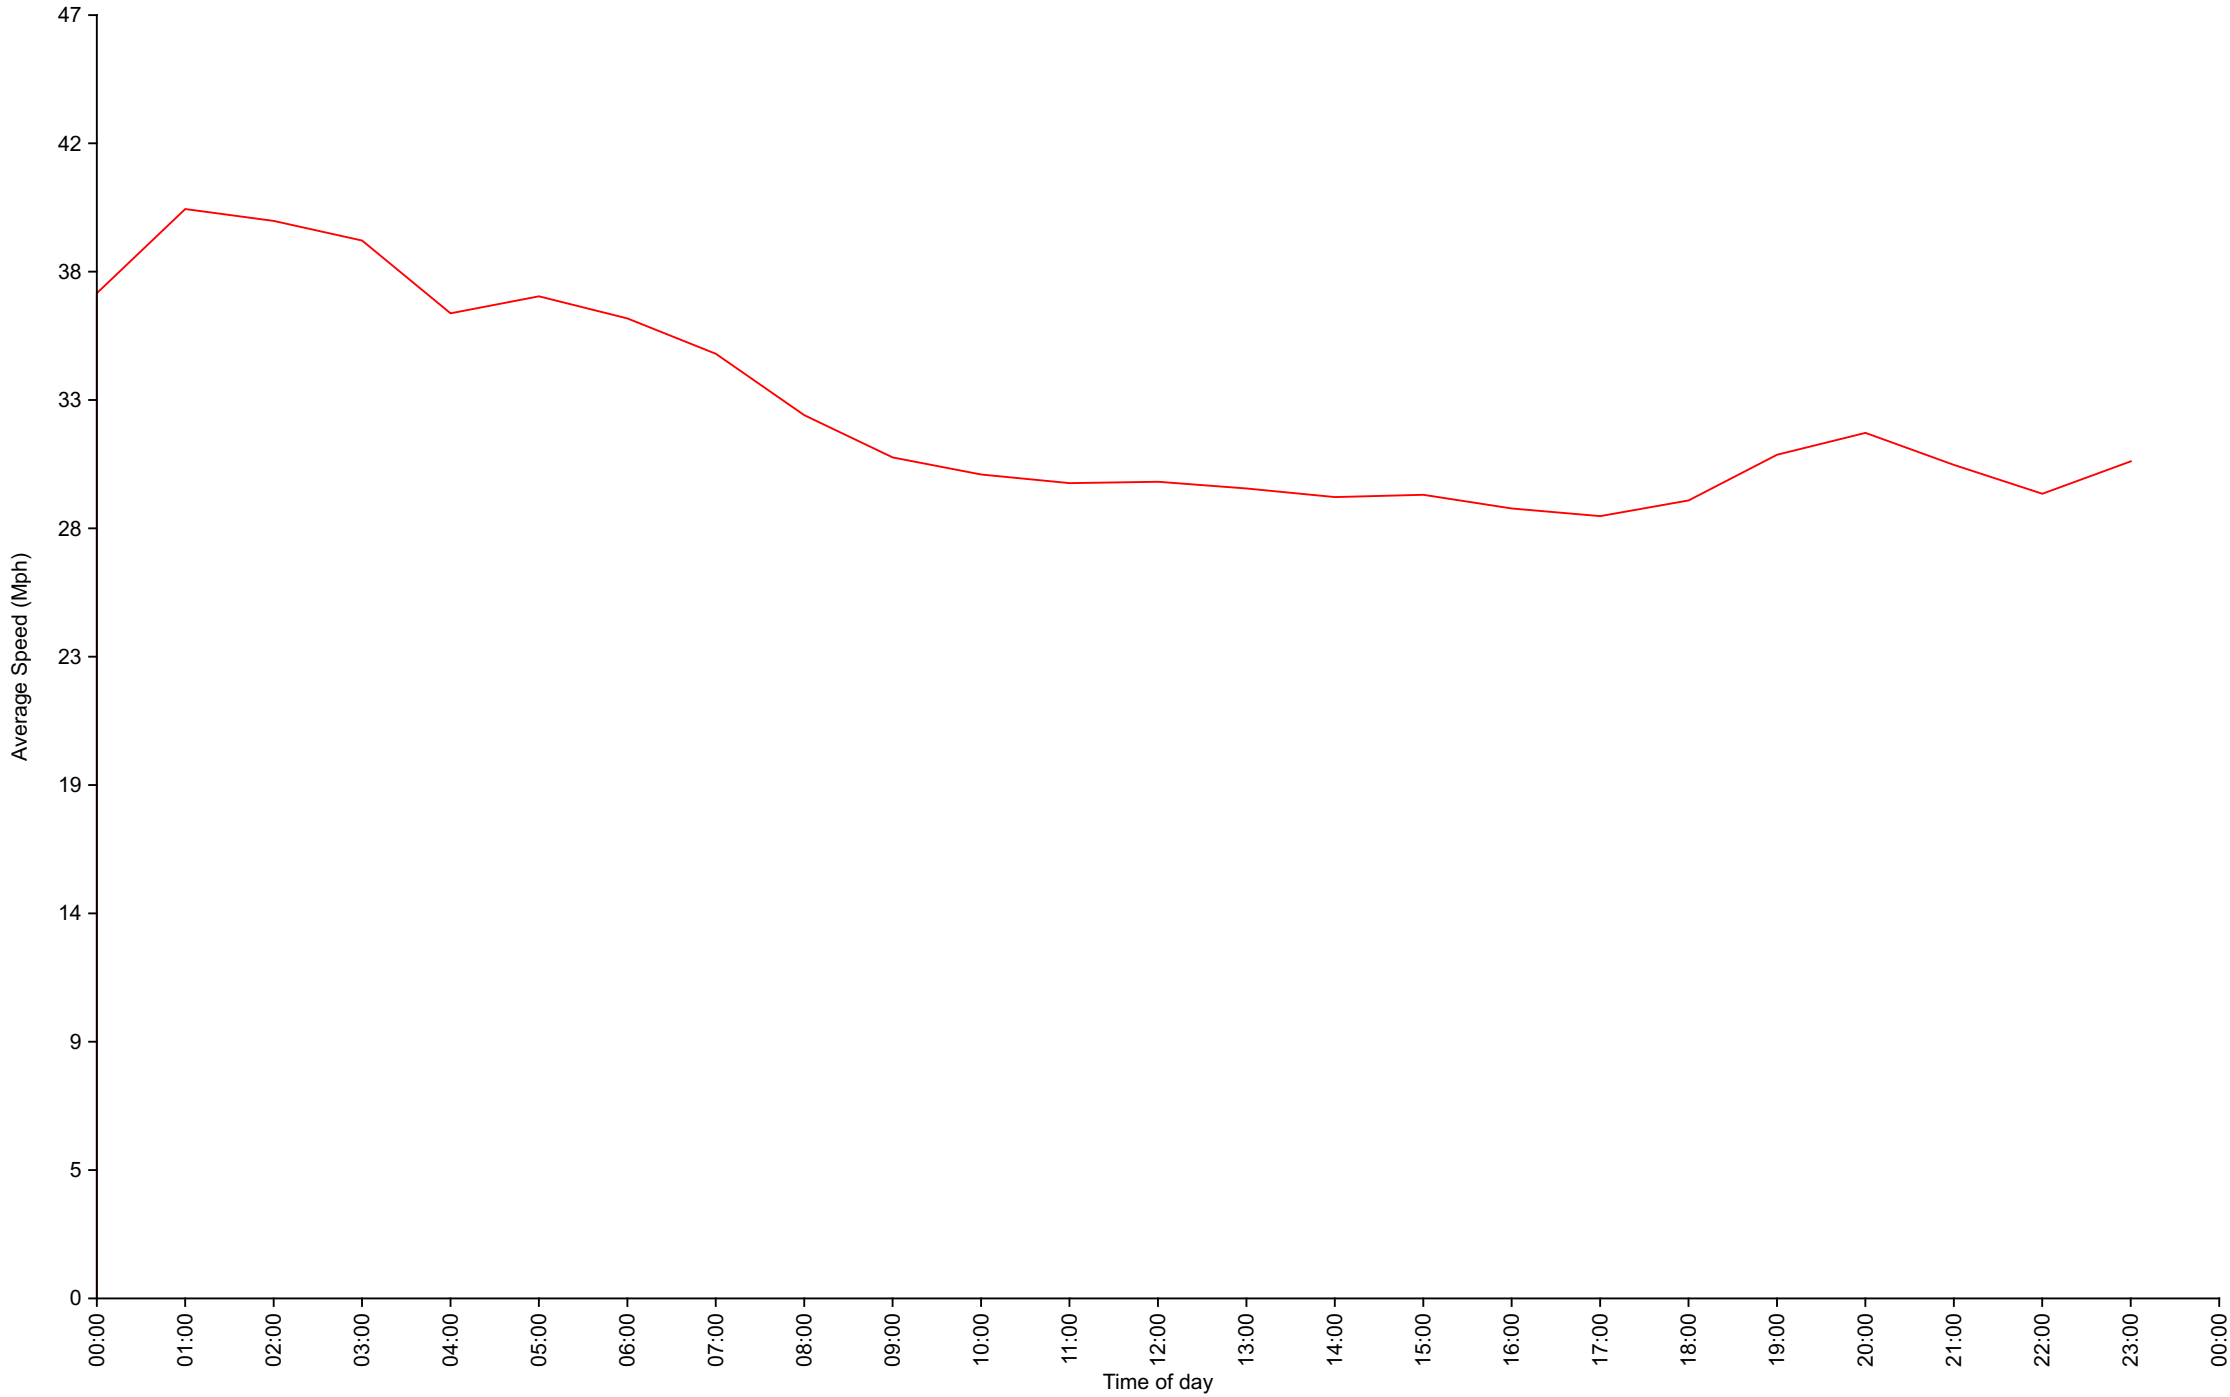

Average Speed By Hour

Traffic Overview from Sun Aug 1 2021 to Tue Aug 31 2021
(60 Minute Resolution)