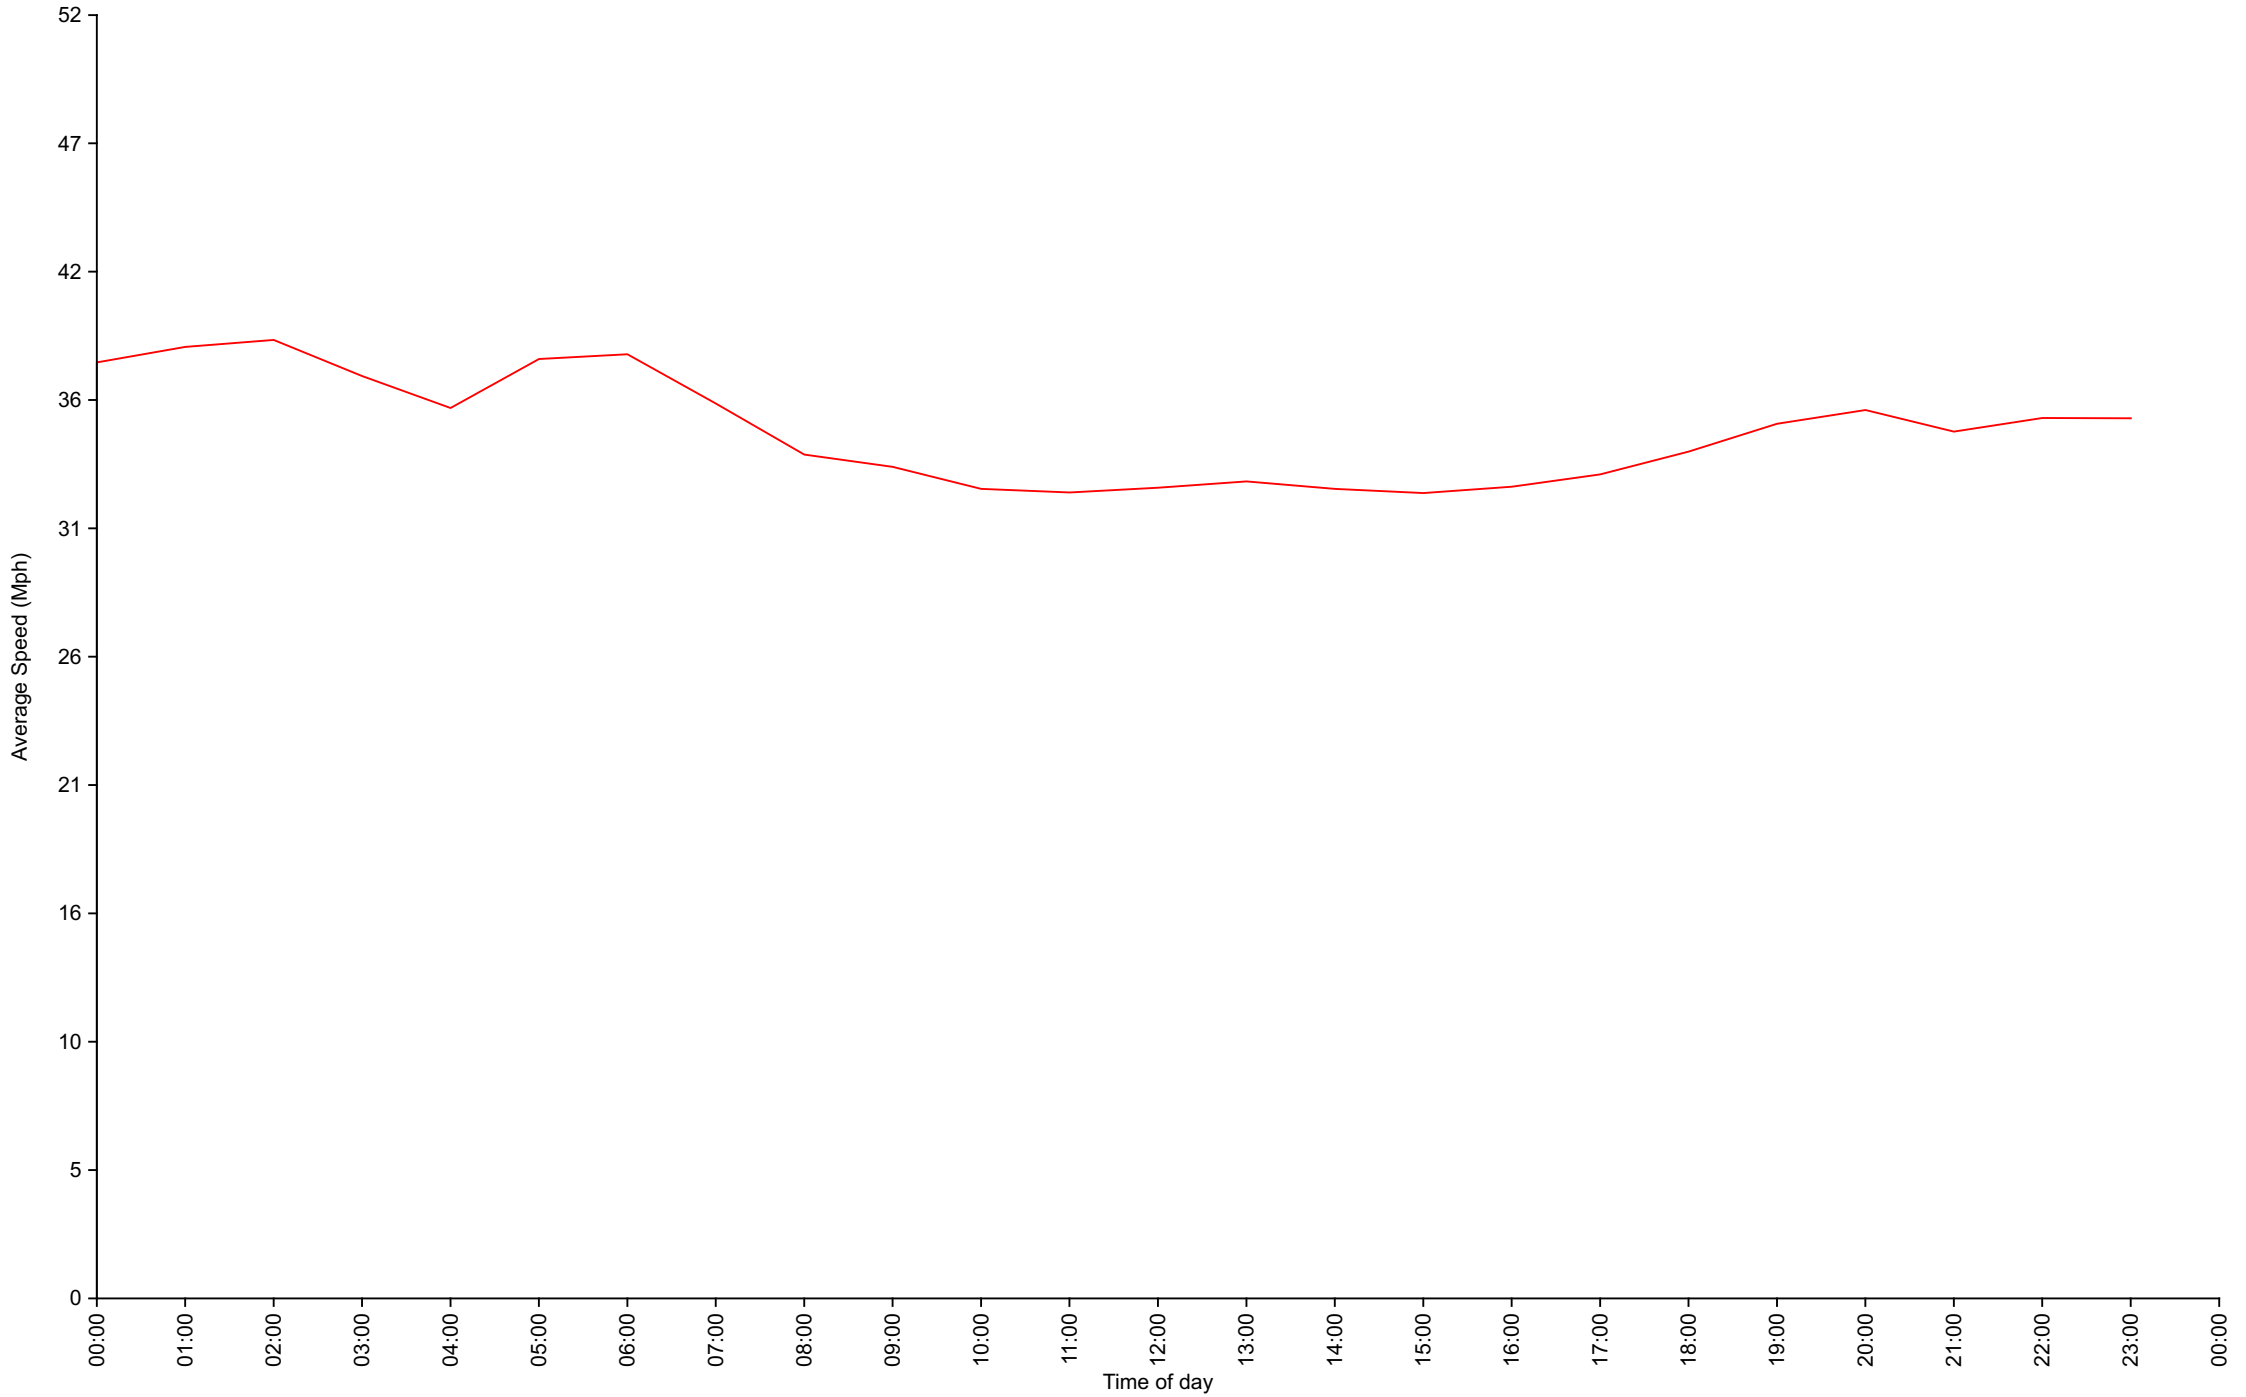

Average Speed By Hour

Traffic Overview from Sat May 1 2021 to Mon May 31 2021
(60 Minute Resolution)