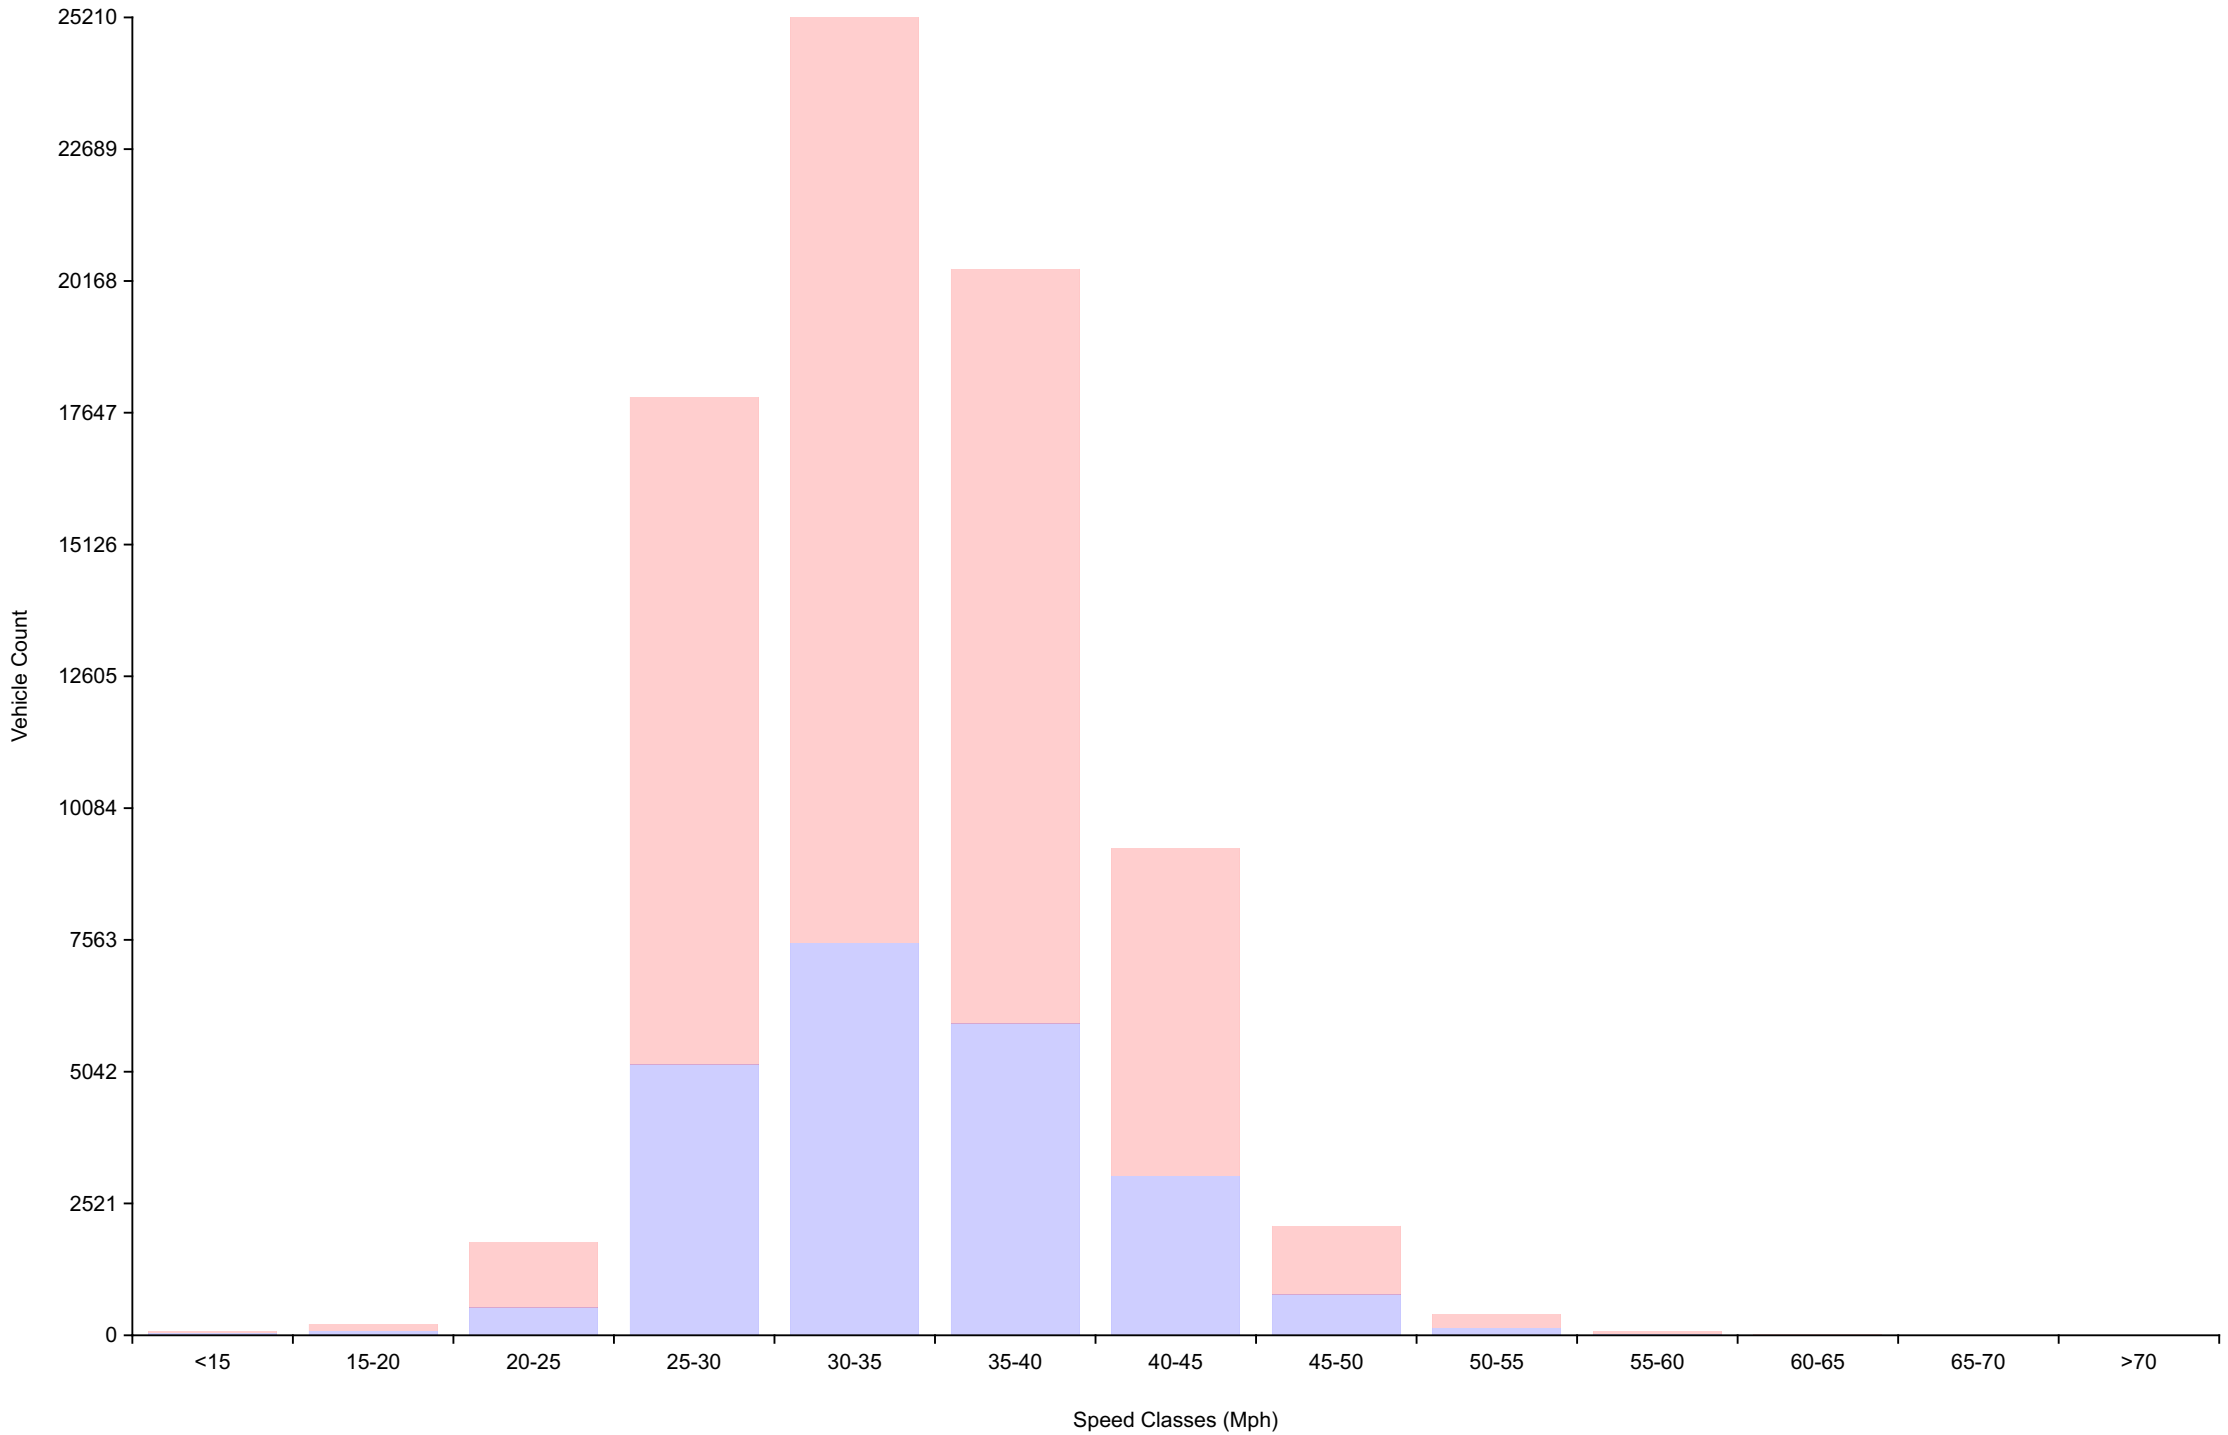

Vehicle Counts By Speed Class

Traffic Overview from Sat May 1 2021 to Mon May 31 2021