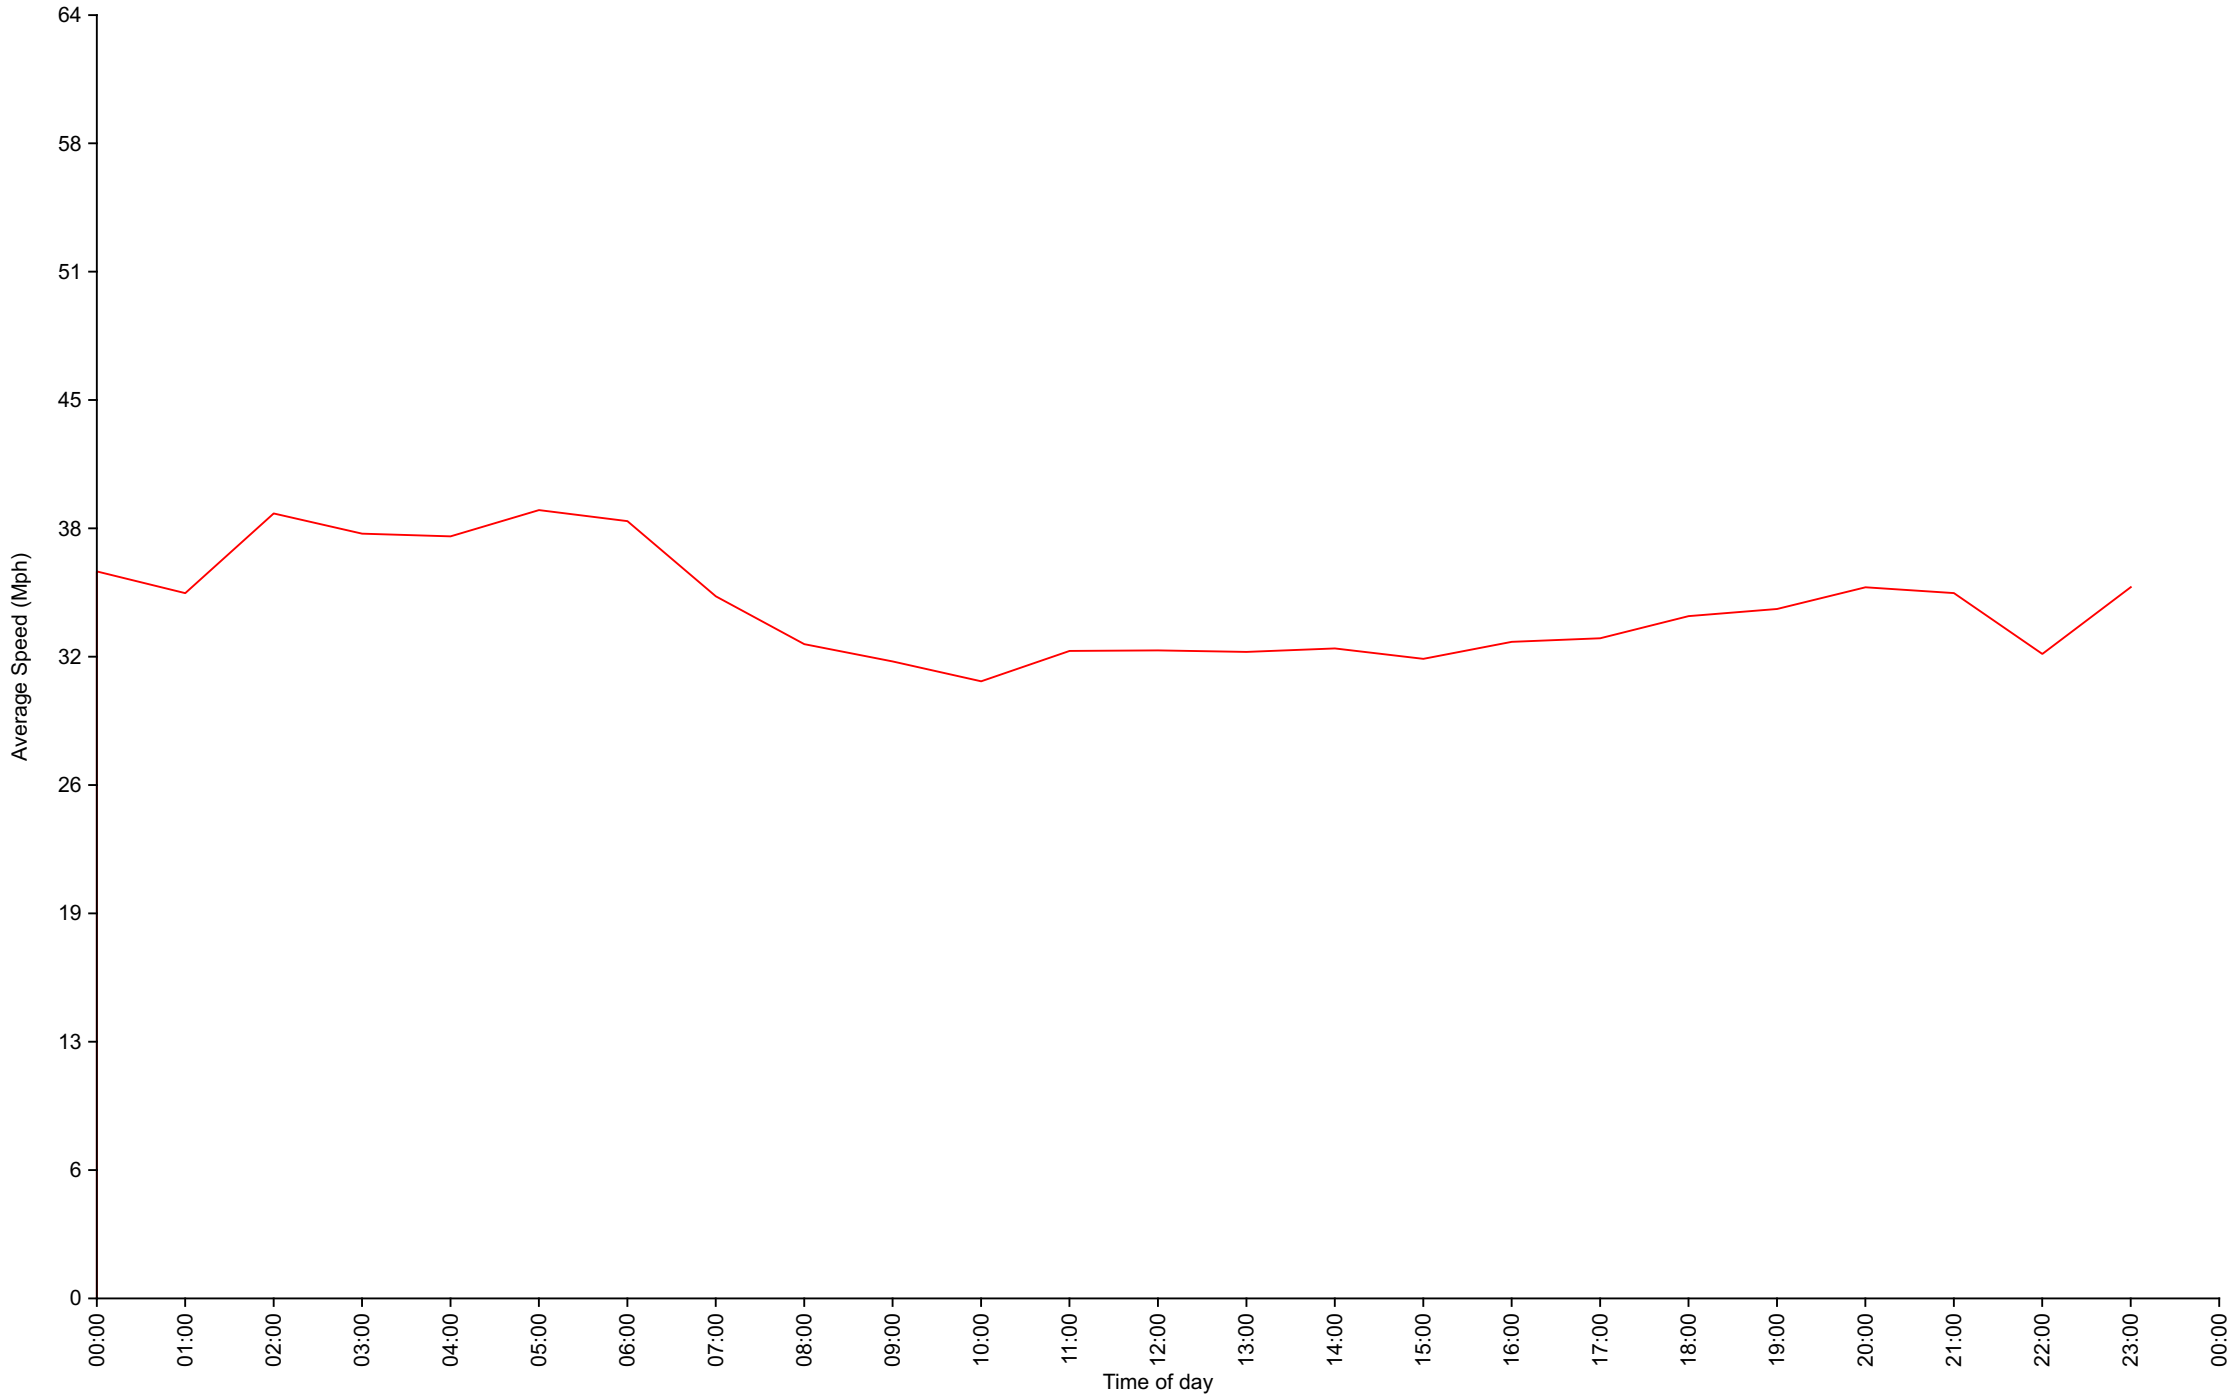

Average Speed By Hour

Traffic Overview from Thu Jul 1 2021 to Sat Jul 3 2021
(60 Minute Resolution)