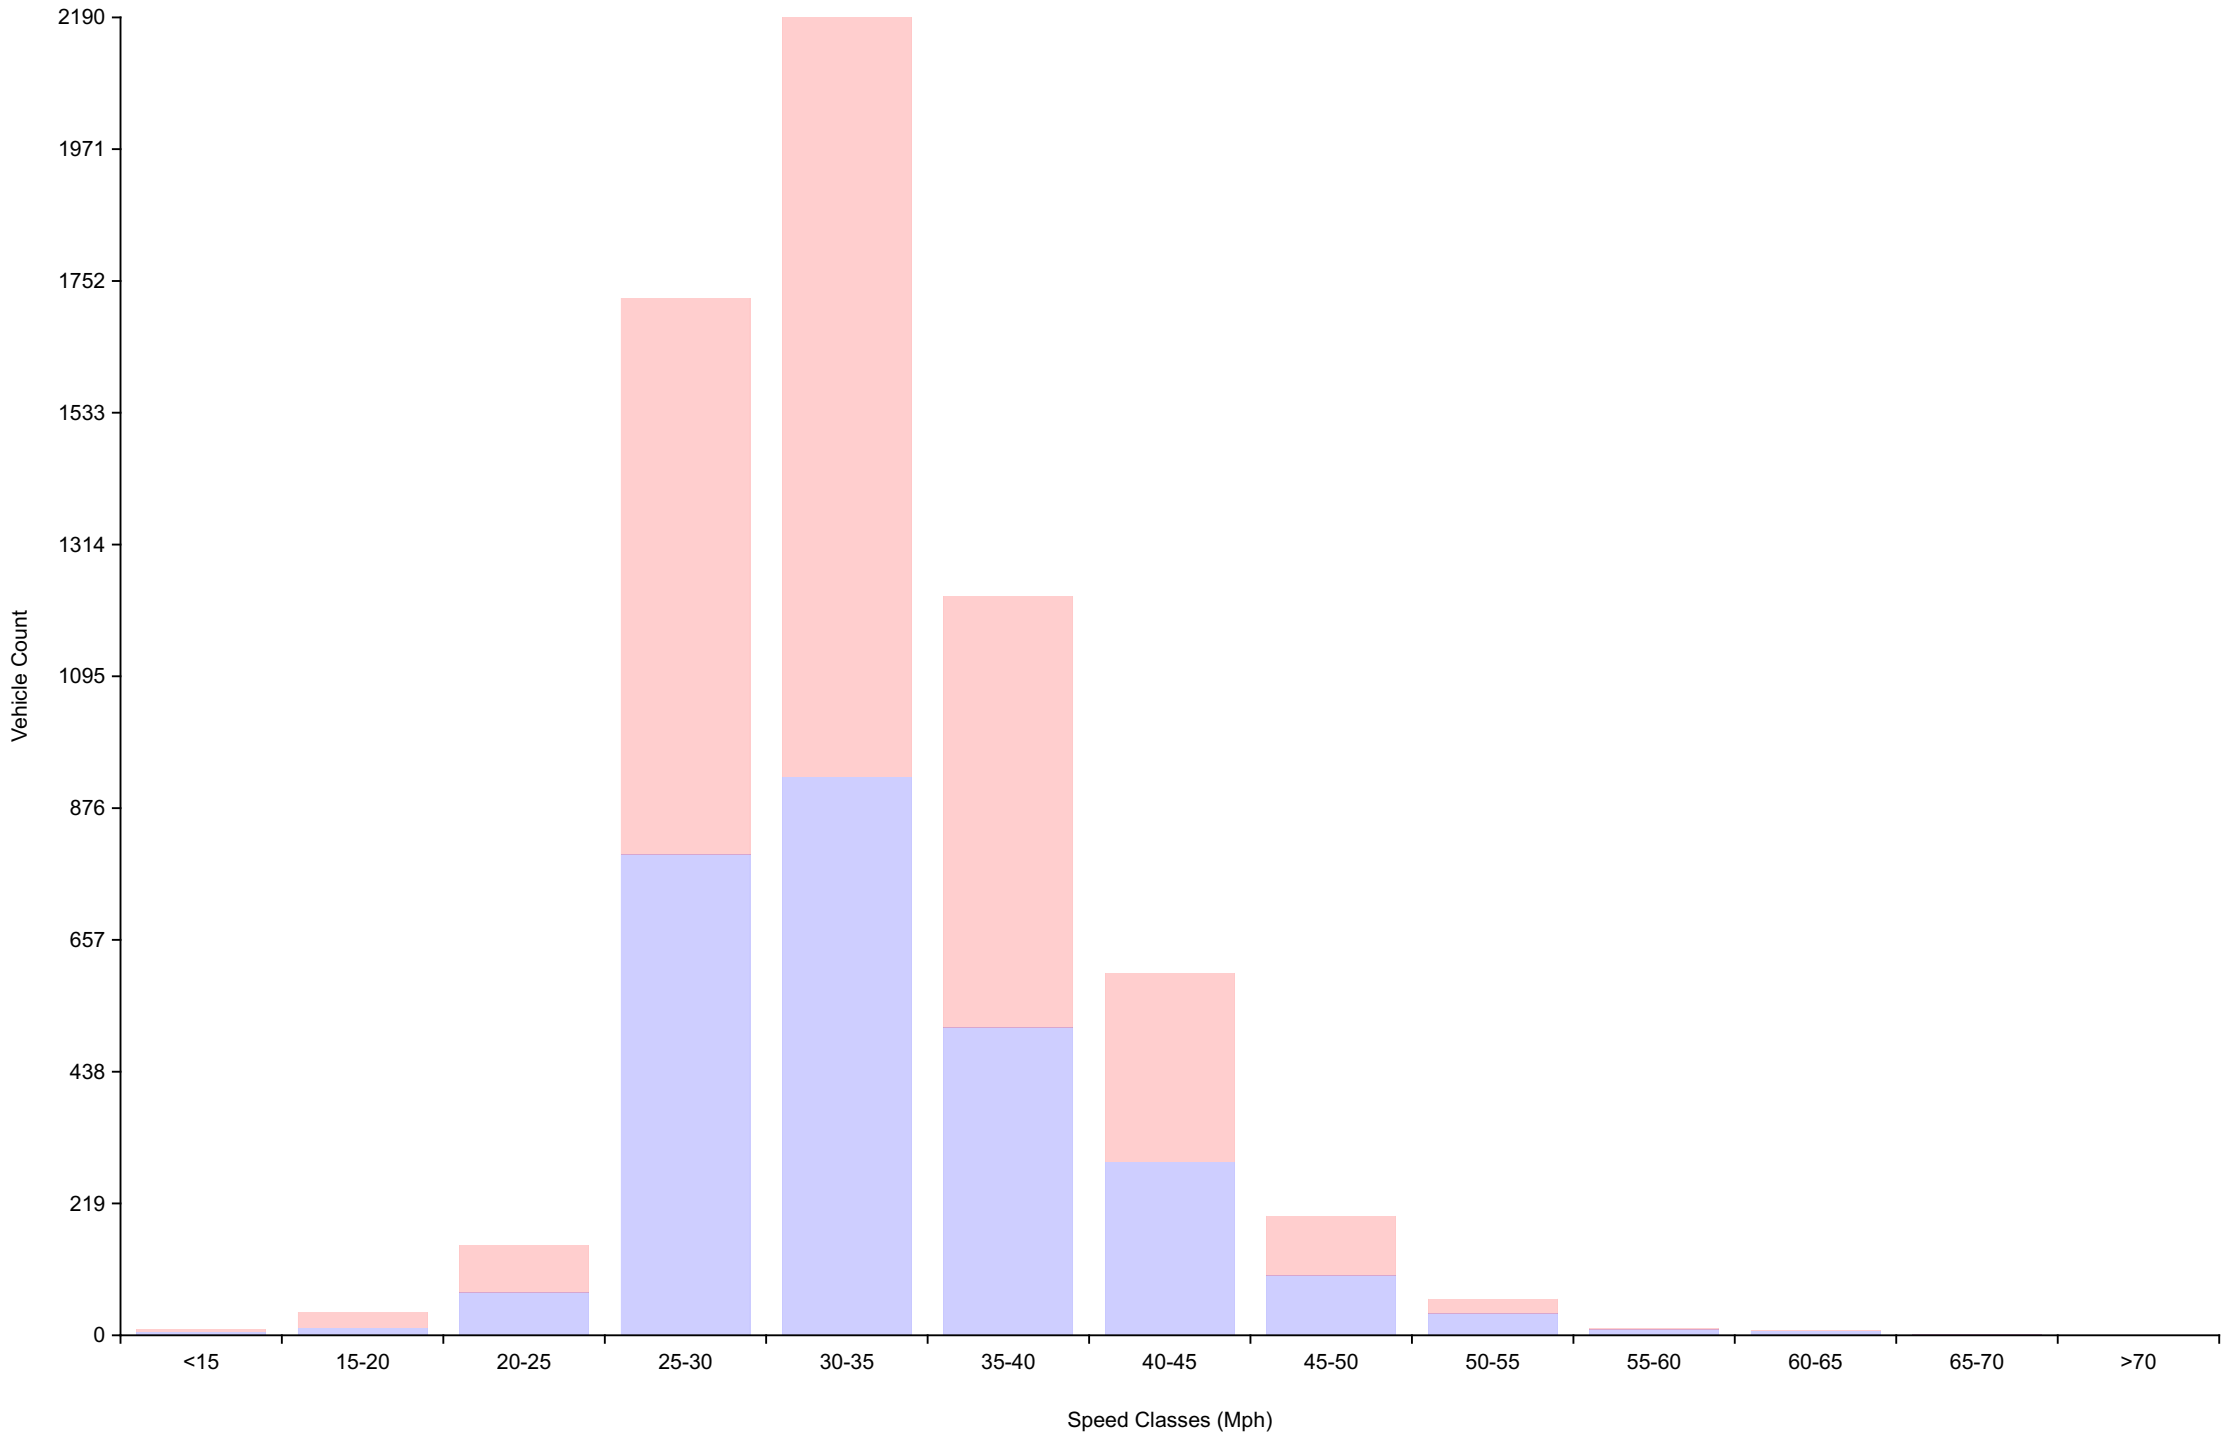

Vehicle Counts By Speed Class

Traffic Overview from Thu Jul 1 2021 to Sat Jul 3 2021