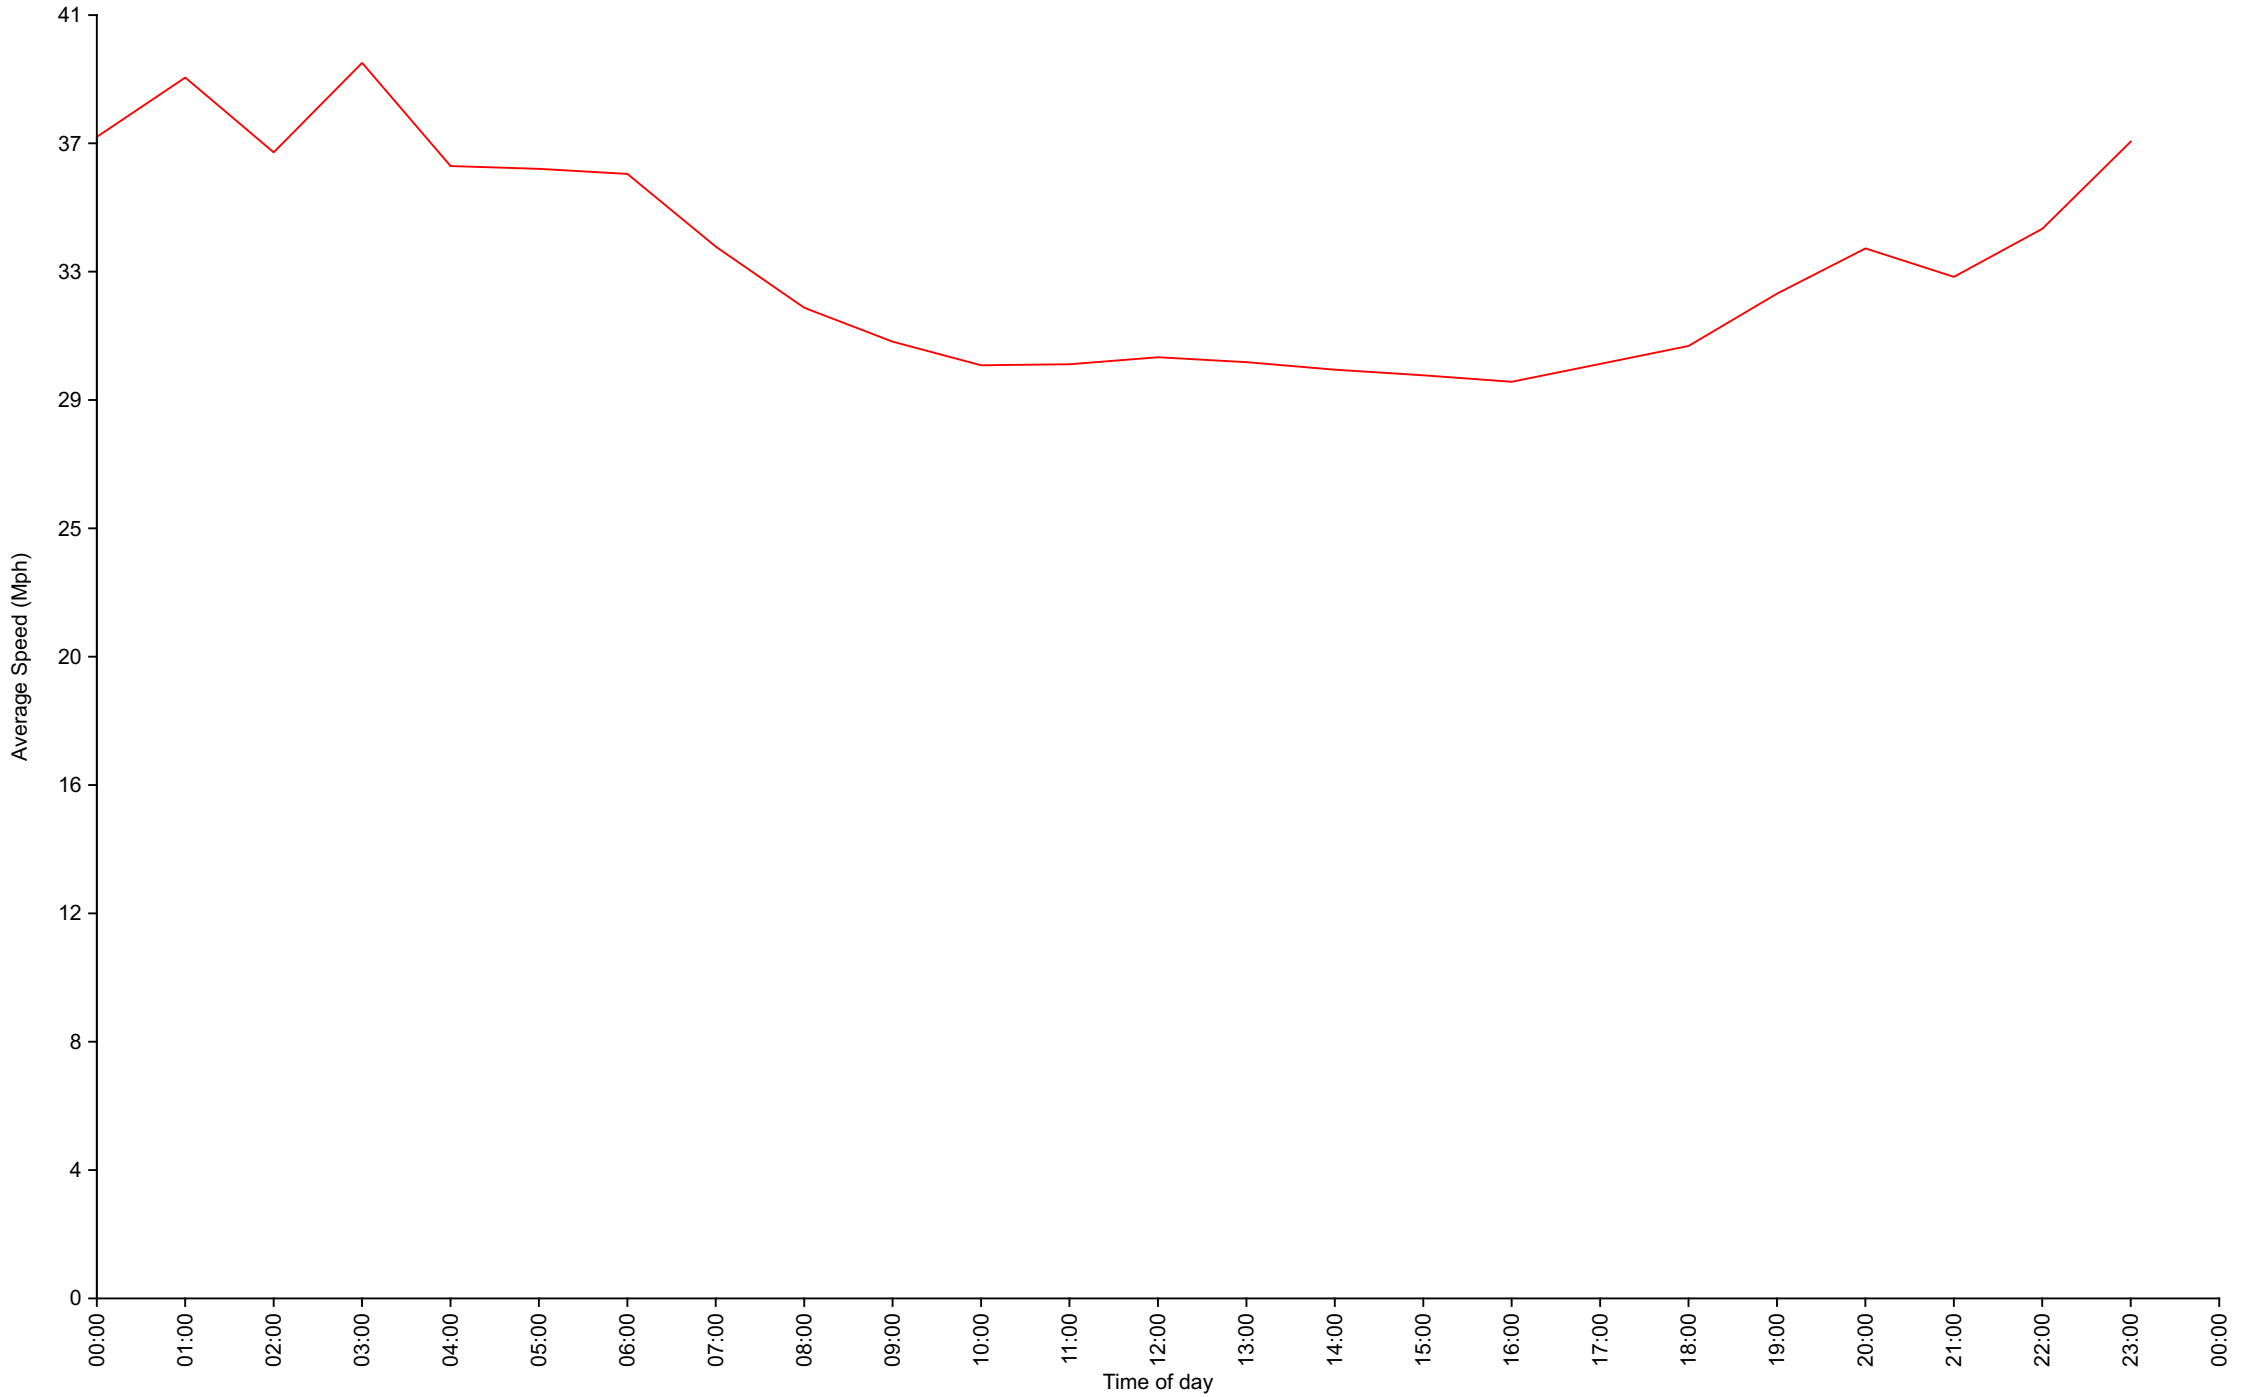

Average Speed By Hour

Traffic Overview from Sat Jun 12 2021 to Thu Jul 8 2021
(60 Minute Resolution)