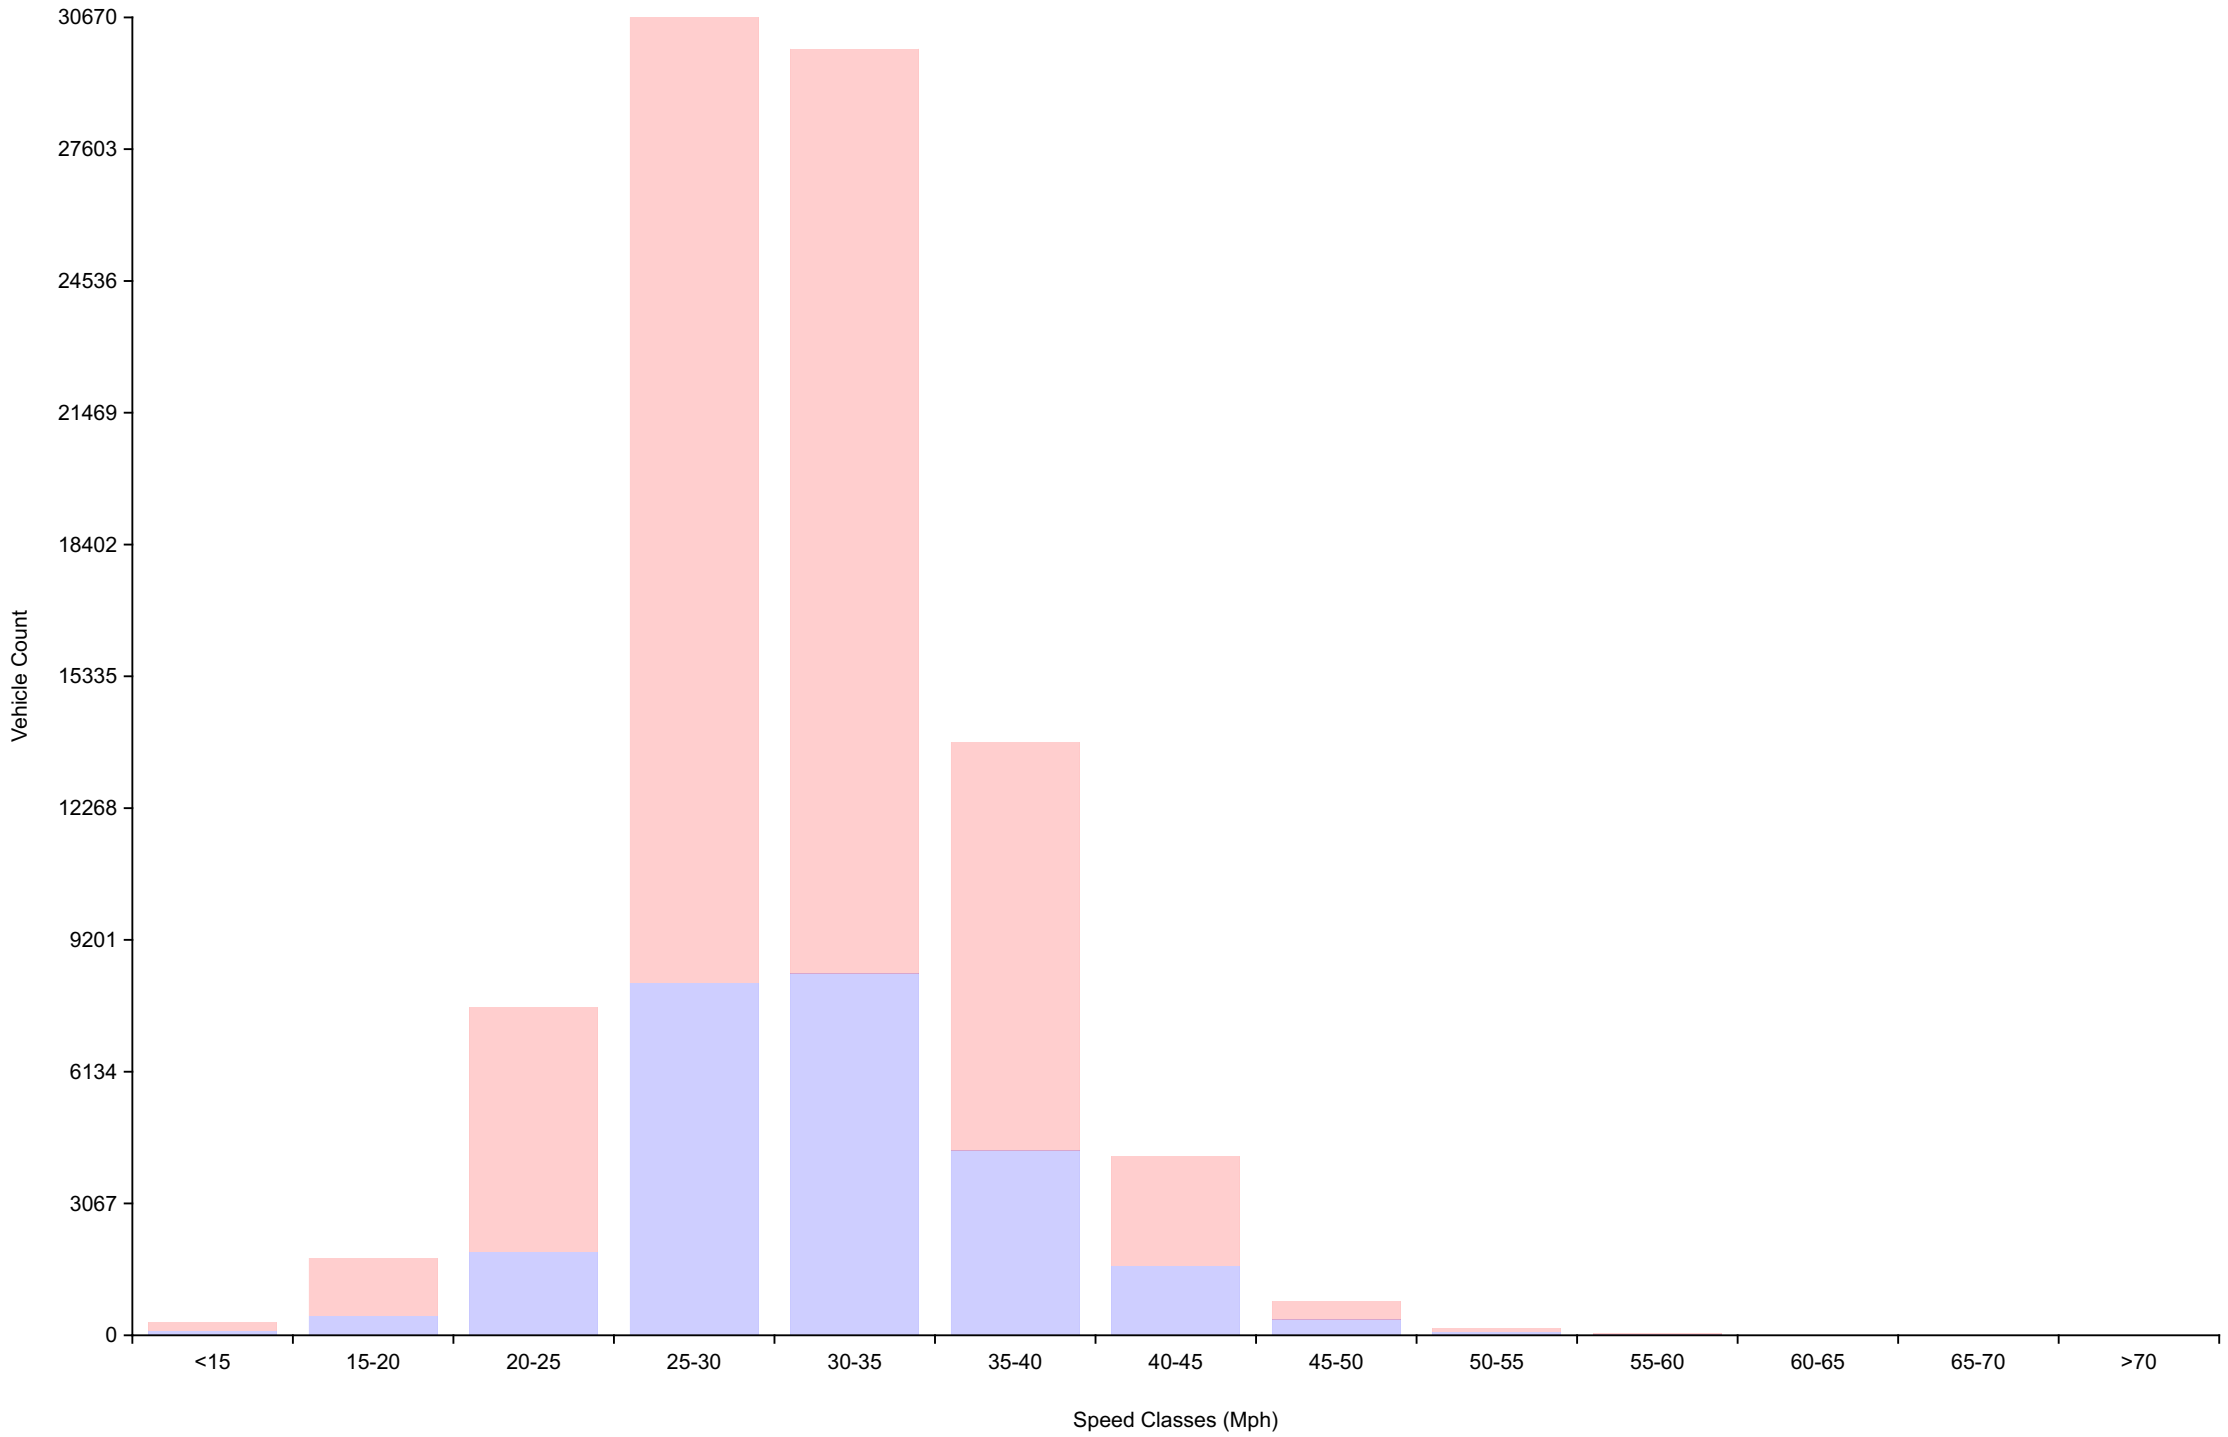

Vehicle Counts By Speed Class

Traffic Overview from Sat Jun 12 2021 to Thu Jul 8 2021